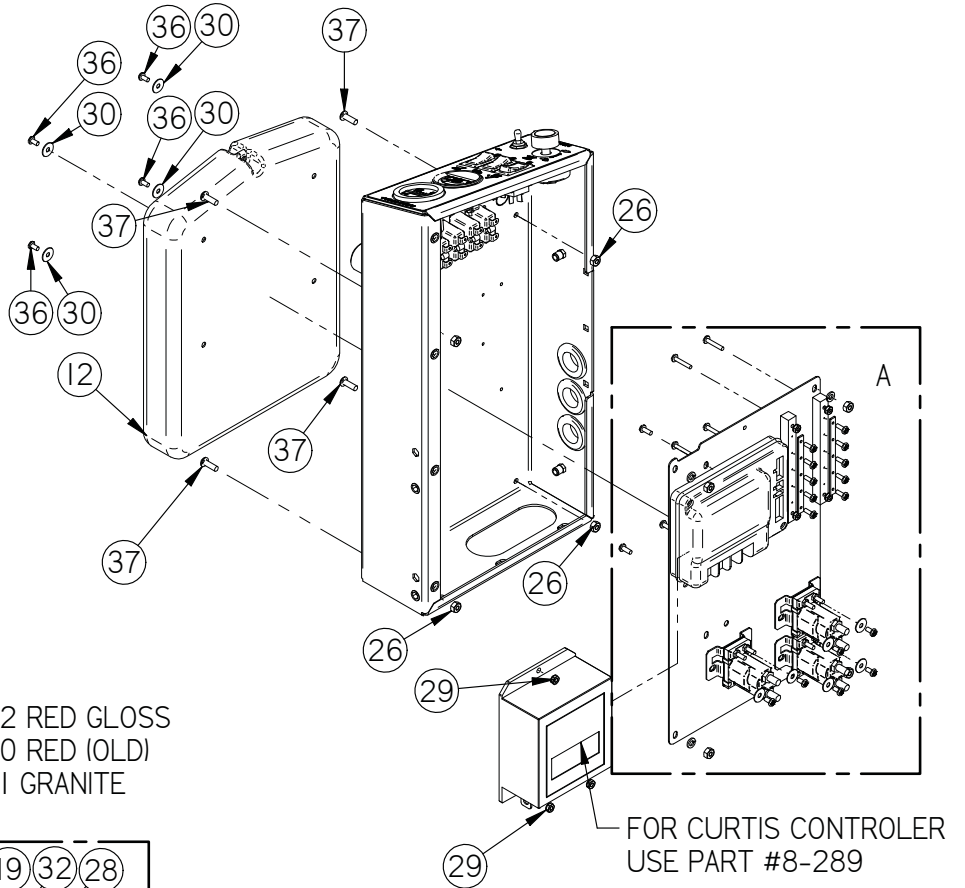

# 16 Steering Tower

Item	Part No.	Part Description	Qty.
1	290-1247	BRONZE THRUST BEARING, .50" ID X 1.0" OD X 1/16" TH	2
2	290-1505	24 VOLT STICKER	1
3	290-7050	INDEX PLUNGER	1
4	370-1245	BUSHING	2
5	370-7204	METER STICKER	1
6	370-7206	PATENT PLATE	1
7	370-8920	TOGGLE, ON-OFF SPST	1
8	4-259	CONNECTOR, RED 50, HOUSING ONLY	1
9	4-352	BEARING	1
10	4-364A	FLANGE, 1.75" ID	2
11	8-262	HOUR METER	1
12	8-263	METER PLUG	1
13	8-291	HEADLIGHT	2
14	8-292	BACKUP ALARM	1
15	8-294B	PUSH BUTTON SWITCH, SILVER	1
16	H-00282	FW 1/4" NYLON	6
17	H-0172519	CB #10-32 X 5/8" SS	1
18	H-02239	3/8" NYLON LOOP CLAMP	1
19	H-11200	PROTECTIVE BOOT, TOGGLE SWITCH, (BLACK)	1
20	H-250HCN	HCN 1/4"-20	12
21	H-41007	AB4-3A BLIND RIVET	4
22	H-70711	HN 5/16" - 18 SS	4
23	H-70854	NYLOK #4-40 SS	4
24	H-70856	NYLOK #8-32 SS	2
25	H-70858	NYLOK #10-32 SS	3
26	H-70861	NYLOK 5/16" - 18 SS	2
27	H-71009	FW #10 SS	4
28	H-71010	FW #10 ID X 11/16 OD SS	2
29	H-71015	FW 5/16 ID X 3/4 OD SS	2
30	H-71065	LW 5/16" SS	4
31	H-72418	PPH #8-32 X 1" S/S	2
32	H-72490	PPH #4-40 X 3/4" S/S	4
33	H-72517	PPH #10-32 X 5/8" SS	2
34	H-72681	FHP #10-32 X 3/8" SS	2
35	H-73754	BHSCS 1/4 - 20 X 3/4" SS	6
36	H-73780	BHSCS 5/16-18 X 1	6