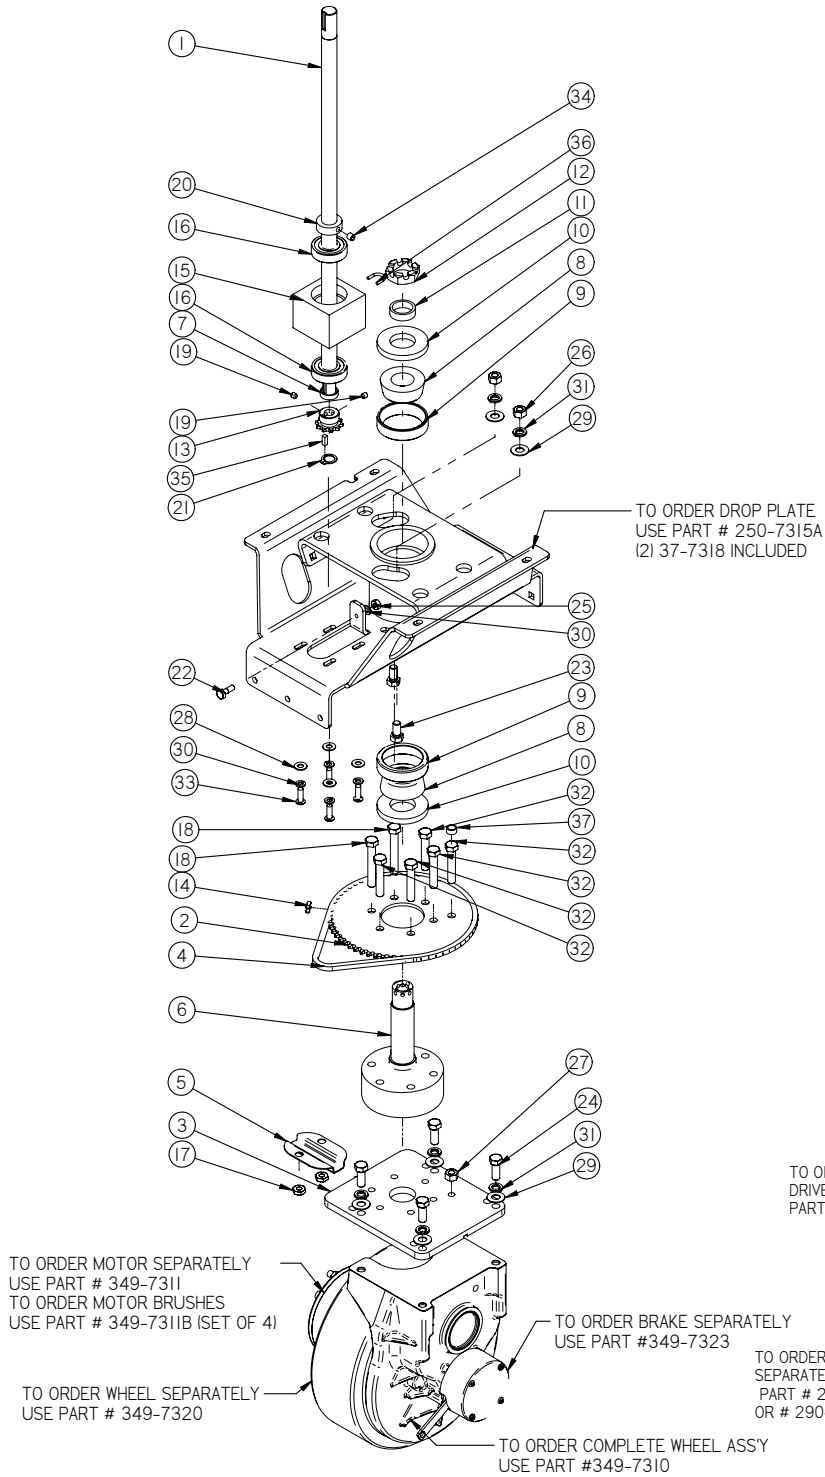

10" Front Drive Standard