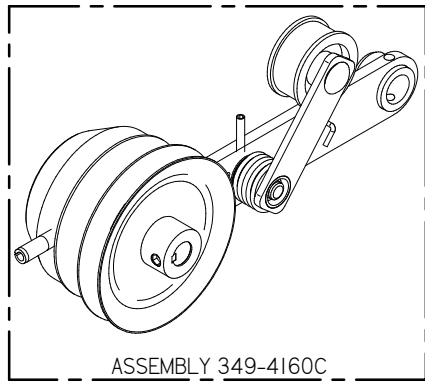

ASSEMBLY 349-4300C

ASSEMBLY 349-4160C

USE THIS PAGE FOR MACINES WITH A SERIAL NUMBER OF 57313 AND HIGHER