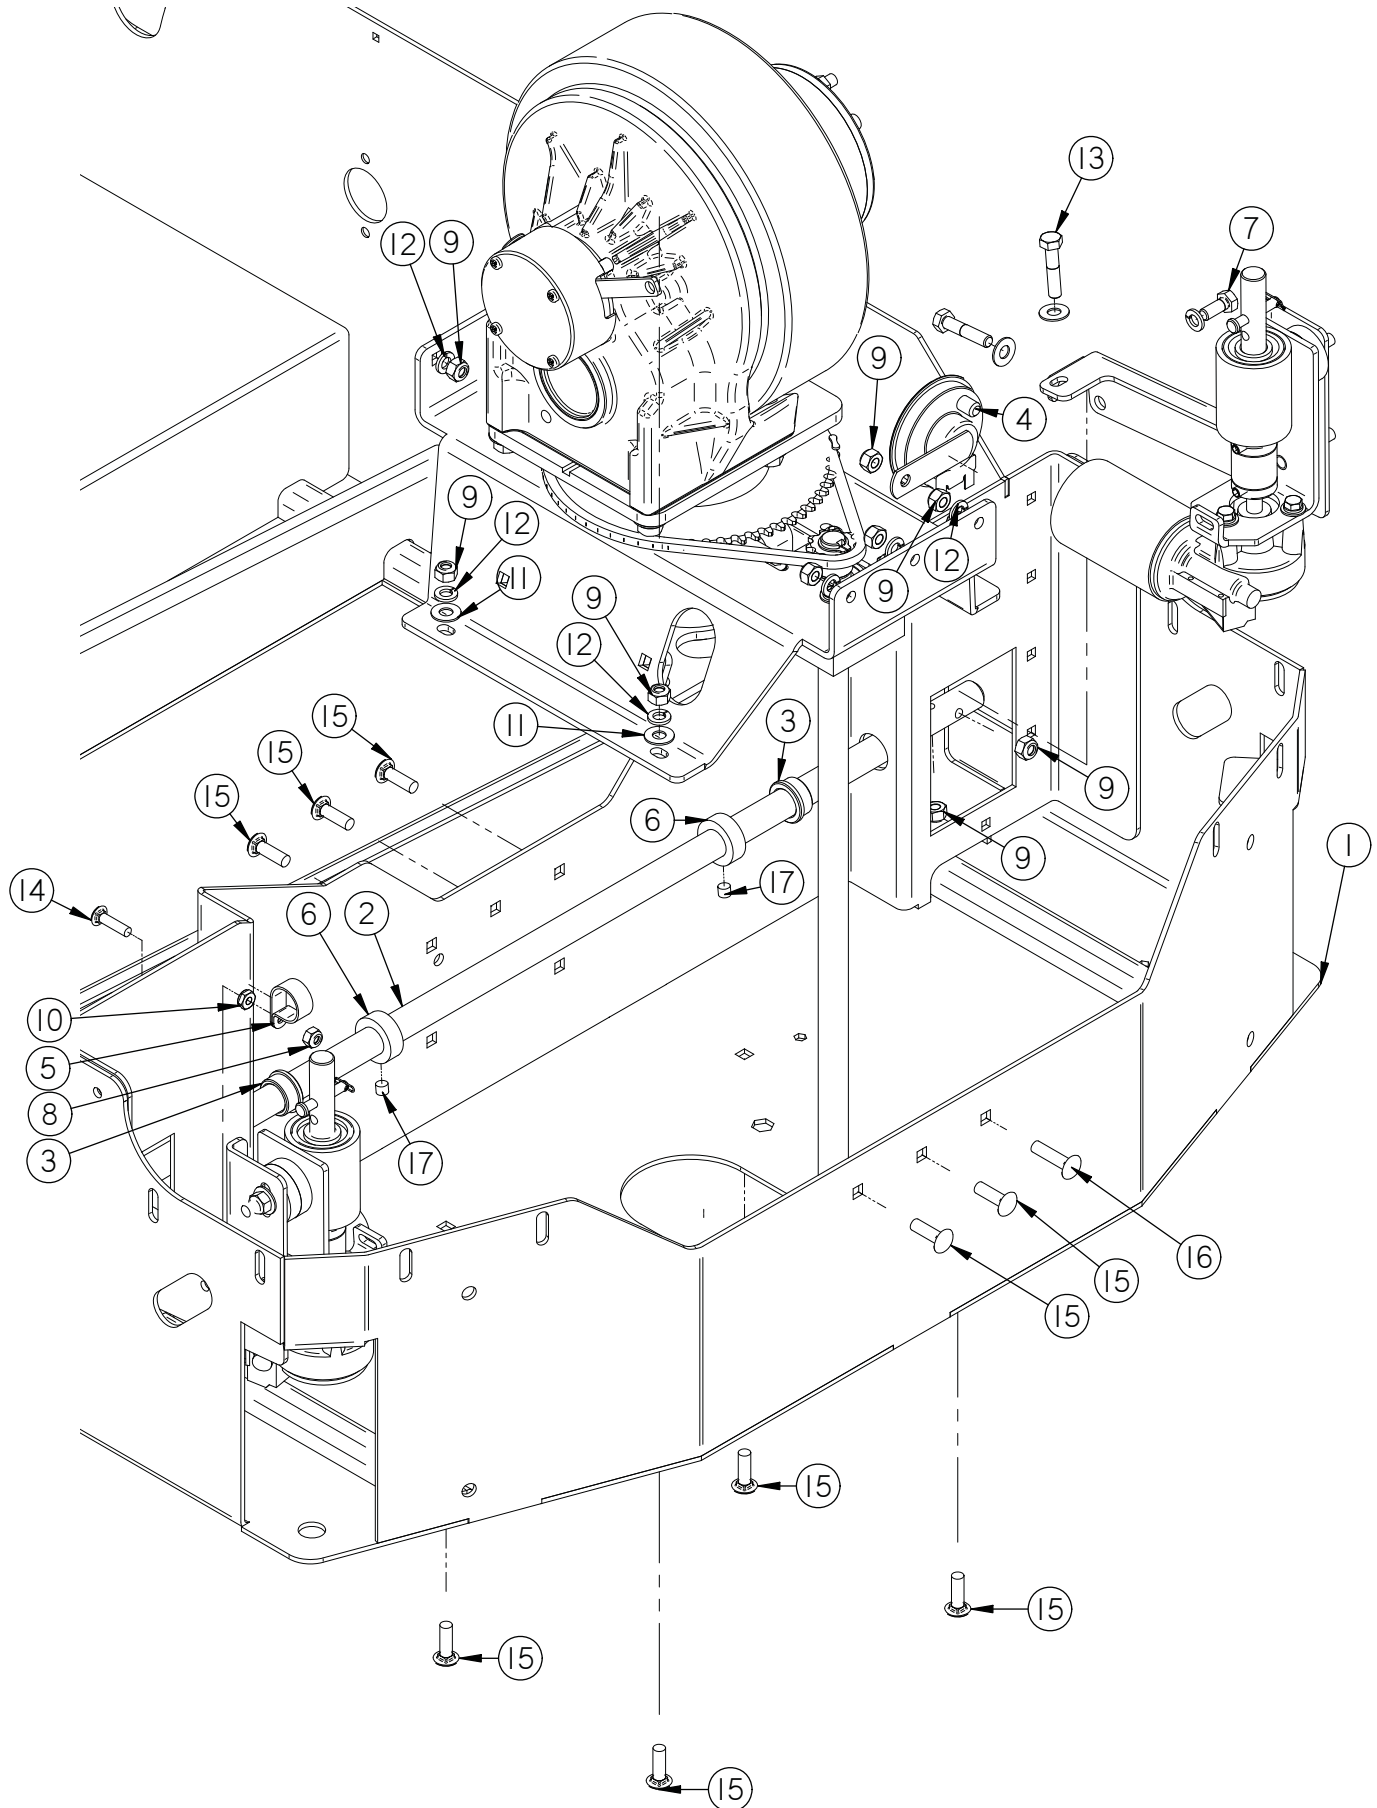

Item	Part No.	Part Description	Qty.
1	290-8750B	MOTOR MOUNT ASSEMBLY	1
2	349-4430	SIDE BROOM LIFT ARM, LH	1
3	4-402	SIDE BROOM POLYPROPYLENE	1
4	4-444	BROOM SAFETY DRIVE CPLG	1
5	4-446	GROMMET-3/8 ID X 1-1/2 OD X .375	3
6	8-220	SIDE BROOM MOTOR	1
7	H-0156730	1/4" X 1 1/2" CLEVIS PIN	1
8	H-25381	1/4"-20 X 3/8" KURL SET SCREW	2
9	H-70861	NYLOK 5/16" - 18 SS	2
10	H-71013	FW 1/4 ID X 5/8 OD SS	3
11	H-71015	FW 5/16 ID X 3/4 OD SS	2
12	H-71063	LW 1/4" SS	3
13	H-M82550	HCS M6-1.0 X 20 SS	3
14	H-RUE8	RUE RING COTTER	1

Item	Part No.	Part Description	Qty.
1	290-8750B	MOTOR MOUNT ASSEMBLY	1
2	349-4431	SIDE BROOM LIFT ARM, RH	1
3	4-402	SIDE BROOM POLYPROPYLENE	1
4	4-444	BROOM SAFETY DRIVE CPLG	1
5	4-446	GROMMET-3/8 ID X 1-1/2 OD X .375	3
6	8-220	SIDE BROOM MOTOR	1
7	H-0156730	1/4" X 1 1/2" CLEVIS PIN	1
8	H-25381	1/4"-20 X 3/8" KURL SET SCREW	2
9	H-70861	NYLOK 5/16" - 18 SS	2
10	H-71013	FW 1/4 ID X 5/8 OD SS	3
11	H-71015	FW 5/16 ID X 3/4 OD SS	2
12	H-71063	LW 1/4" SS	3
13	H-M82550	HCS M6-1.0 X 20 SS	3
14	H-RUE8	RUE RING COTTER	1