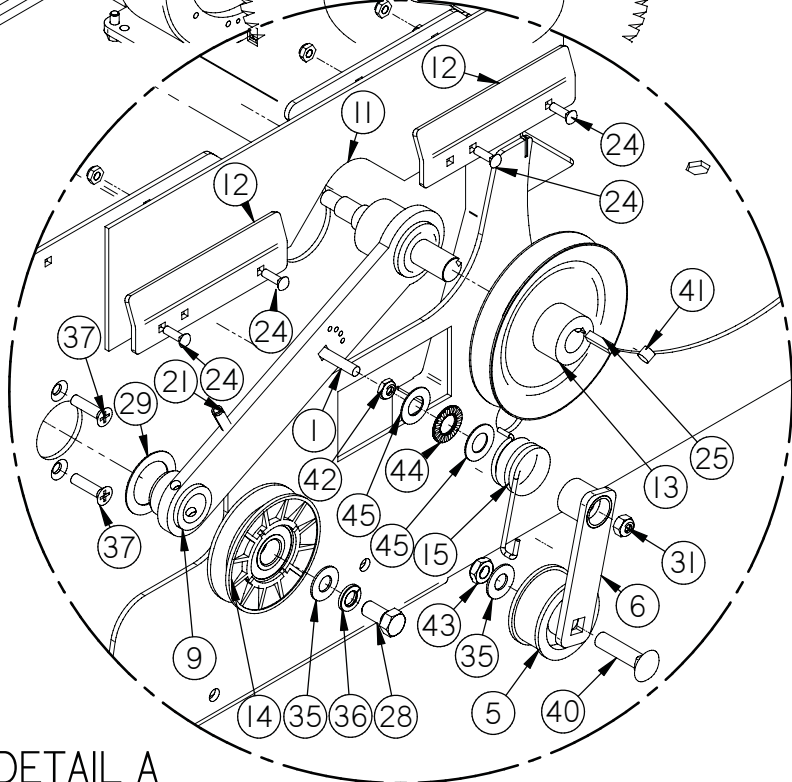

10 Main Broom Driver and Idler Arm

DETAIL A