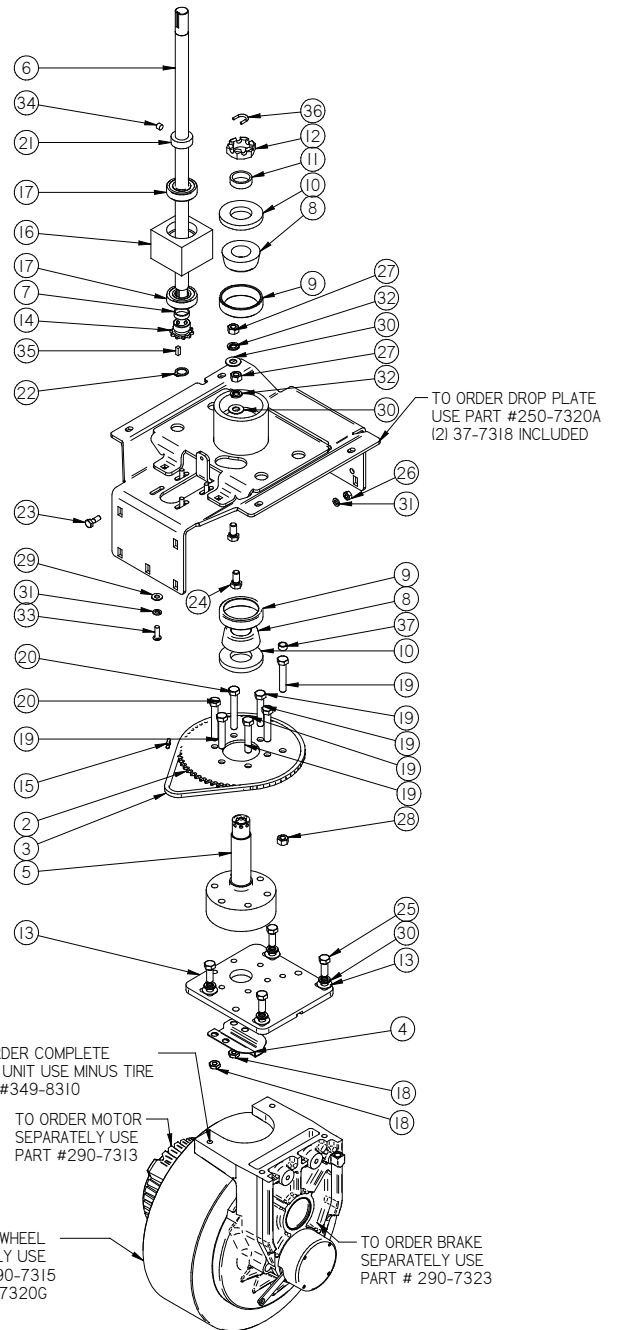

## 10" Front Drive

Item	Part No.	Part Description	Qty.
1	250-7120	STEERING SHAFT, LOWER	1
2	250-7314	60 TOOTH STEERING SPROCKET	1
3	250-7326	PIVOT PLATE	1
4	250-7327	STEERING CHAIN	1
5	250-7328	WIRE GUIDE	1
6	250-7332	STEERING SHAFT	1
7	290-1218	SPACER 7/8" OD. X 3/4" ID X 1/4" LG	1
8	37-7317	TAPERED ROLLER BEARING	2
9	37-7318	BEARING CAP	2
10	37-7319	STEERING SHAFT SEAL	2
11	37-7320	PRE LOAD SLEEVE	1
12	37-7321	SLOTTED NUT, 2.0 - 12	1
13	5-826	10 TOOTH SPROCKET	1
14	5-831	MASTER LINK	1
15	8-723	BEARING BLOCK	1
16	8-723B	BEARING	2
17	H-0171004	JNYL 3/8- 24 SS	2
18	H-0172951	HCS 3/8"- 24 X 2-1/2" SS FULL THREADED	2
19	H-25379	SETScrew, KCP, 1/4"-20 X 1/4"	2
20	H-33376	SET SCREW SHAFT COLLAR, 3/4" ID X 9/16 LG	1
21	H-68013	SNAPRING 5/8"	1
22	H-70003	HCS 1/4"-20 X 5/8" SS	1
23	H-70103	HCS 3/8"-16 X 3/4" SS	2
24	H-70105	HCS 3/8"- 16 X 1" SS	4
25	H-70710	HN 1/4"- 20 SS	1
26	H-70712	HN 3/8"-16 SS	2
27	H-70732	HN 3/8"- 24 SS	1
28	H-71013	FW 1/4 ID X 5/8 OD SS	4
29	H-71017	FW 3/8 ID X 7/8 OD SS	6
30	H-71063	LW 1/4" SS	5
31	H-71067	LW 3/8" SS	6
32	H-72949	HCS 3/8"- 24 X 2" SS FULL THREADED	5
33	H-73754	BHSCS 1/4 - 20 X 3/4" SS	4
34	H-81983	5/16" X 1/4" KURL SET SCREW	1
35	H-K1432	3/16" X 1/2" KEY	1
36	M-938IT24	S-HOOK	1
37	T-050B0025	5/16 ID x 1/4" LG BLACK HOSE	1

Item	Part No.	Part Description	Qty.
1	290-8750B	MOTOR MOUNT ASSEMBLY	1
2	349-4430	SIDE BROOM LIFT ARM, LH	1
3	4-402	SIDE BROOM POLYPROPYLENE	1
4	4-444	BROOM SAFETY DRIVE CPLG	1
5	4-446	GROMMET-3/8 ID X 1-1/2 OD X .375	3
6	8-220	SIDE BROOM MOTOR	1
7	H-0156730	1/4" X 1 1/2" CLEVIS PIN	1
8	H-25381	1/4"-20 X 3/8" KURL SET SCREW	2
9	H-70861	NYLOK 5/16" - 18 SS	2
10	H-71013	FW 1/4 ID X 5/8 OD SS	3
11	H-71015	FW 5/16 ID X 3/4 OD SS	2
12	H-71063	LW 1/4" SS	3
13	H-M82550	HCS M6-1.0 X 20 SS	3
14	H-RUE8	RUE RING COTTER	1