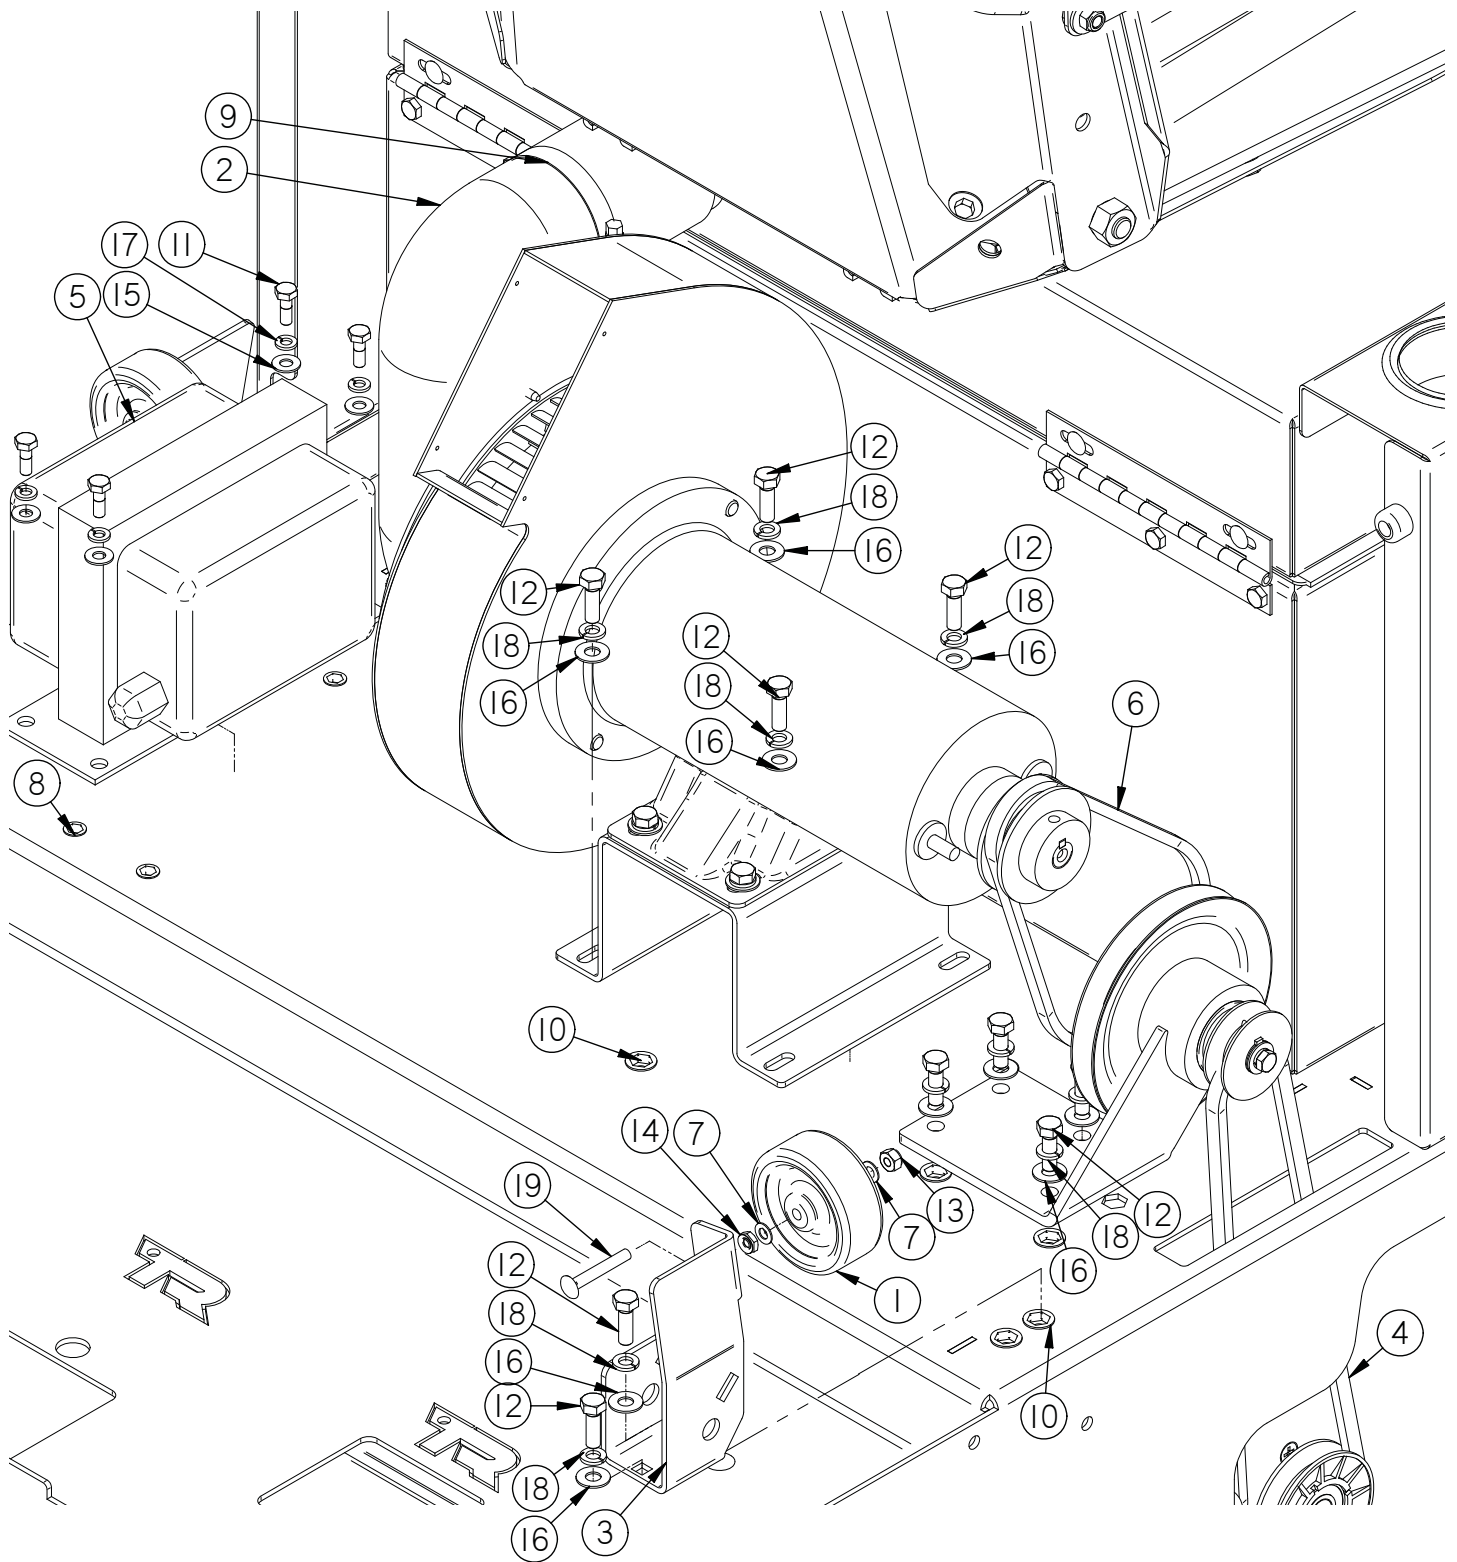

34 Main Broom Motor and Jackshaft

Item	Part No.	Part Description	Qty.
1	21-7600	SIDE WHEEL (GREY)	1
2	349-0020	3 INCH ID X 20 INCH LG. VAC HOSE	1
3	349-1140	MAINBROOM PULLEY BRACKET	1
4	349-3020	MAIN BROOM BELT	1
5	8-244	BATTERY CHARGER, ON-BOARD, 25 AMP, 110V	1
6	8-301	MOTOR TO JACK SHAFT BELT	1
7	H-00282	FW 1/4" NYLON	2
8	H-00918	HCN 1/4"-20 LG	3
9	H-0427619	CLAMP 2" - 3"	1
10	H-312NCNL	HCN 5/16"-18 LG	8
11	H-70003	HCS 1/4"-20 X 3/4" SS	4
12	H-70055	HCS 5/16"- 18 X 1" SS	10
13	H-70860	NYLOK 1/4"- 20 SS	1
14	H-70925	KN 1/4-20 S/S	1
15	H-71013	FW 1/4 ID X 5/8 OD SS	4
16	H-71015	FW 5/16 ID X 3/4 OD SS	10
17	H-71063	LW 1/4" SS	4
18	H-71065	LW 5/16" SS	10
19	H-74396	CB 1/4"- 20 X 1-3/4" SS	1