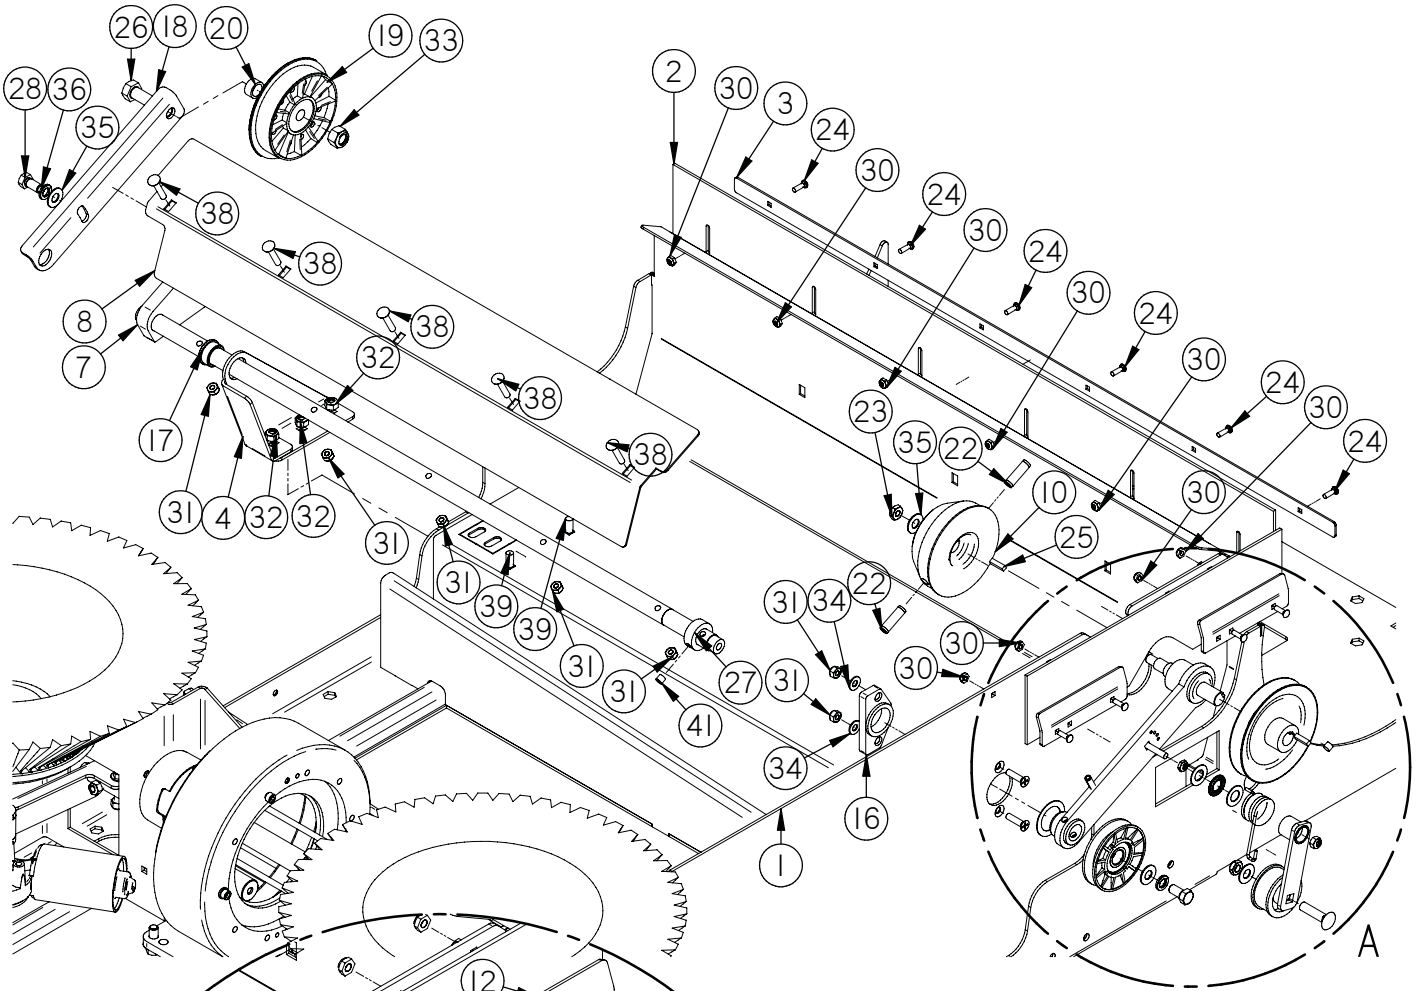

10 Main Broom Driver and Idler Arm

DETAIL A

Item	Part No.	Part Description	Qty.
1	349-1100	MAIN FRAME	1
2	349-1165	CURTAIN, REAR WALL	1
3	349-1175	CURTAIN BAND, REAR WALL	1
4	349-1240	MAINBROOM SUPPORT BRACKET	1
5	349-3170	IDLER PULLEY	1
6	349-3600	REVERSE IDLER ARM	1
7	349-4100	MAIN BROOM SUSPENSION ARM	1
8	349-4140	ATTENUATOR	1
9	349-4160A	MAIN BROOM LAT ARM W/BEARING	1
10	349-4200	BROOM DRIVER	1
11	349-5750	RIGHT SIDE CURTAIN	1
12	349-5760	CURTAIN BAND	2
13	4-316	BROOM DRIVE PULLEY	1
14	4-318	IDLER PULLEY	1
15	4-319	TENSION SPRING	1
16	4-421	SUPPORT BLOCK	1
17	4-4230	3/4" X 1" X 1/2" FLG BEARING	1
18	4-430	IDLER ARM	1
19	4-432	IDLER DRUM	1
20	4-432A	IDLER DRUM SPACER	1
21	H-00103	1/4" X 1 1/2" SPRING PIN	1
22	H-00105	3/8" X 1 1/4" SPRING PIN	2
23	H-0171004	JNYL 3/8- 24 SS	1
24	H-0172519	CB #10-32 X 5/8" SS	10
25	H-0953152	3/16" X 3/4" KEY	2
26	H-13211	HCS 1/2"-13 X 2"	1
27	H-33376	SHAFT COLLAR, 3/4" ID X 9/16 LG	1
28	H-70103	HCS 3/8"-16 X 3/4" SS	2
29	H-7042834	SHIM 1.125 ID X 1.625 OD X .030 SS	1
30	H-70858	NYLOK #10-32 SS	10
31	H-70860	NYLOK 1/4"- 20 SS	8
32	H-70861	NYLOK 5/16" - 18 SS	3
33	H-70864	NYLOK 1/2"-13 SS	1
34	H-71013	FW 1/4 ID X 5/8 OD SS	2
35	H-71017	FW 3/8 ID X 7/8 OD SS	4
36	H-71067	LW 3/8" SS	2
37	H-72710	FHP 1/4"- 20 X 1" SS	2
38	H-74421	CB 1/4"- 20 X 1-1/4" SS	6
39	H-74429	CB 5/16"- 18 X 3/4" SS	3
40	H-74438	CB 3/8"- 16 X 1-1/2" SS	1
41	H-81983	5/16" X 1/4" KURL SET SCREW	2
42	H-NJ04C	JNYL 1/4" - 20 SS	1
43	H-NJ06C	JNYL 3/8- 16 SS	1
44	M-5909K31	NEEDLE ROLLER THRUST BEARING	1
45	M-5909K44	NEEDLE ROLLER THRUST BEARING WASHER	2