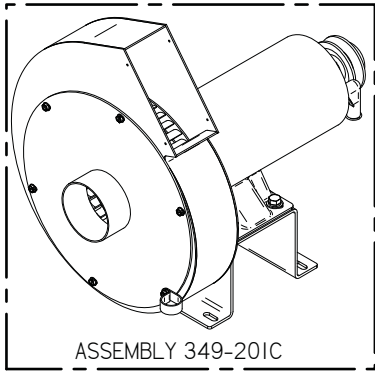

Item	Part No.	Part Description	Qty.
1	290-2780	TERMINAL BOOT, BLACK	2
2	290-9523	BLOWER DOOR PLATE	1
3	349-201	24V 2000 RPM,TWIN SHAFT MOTOR	1
4	349-5110	BLOWER HOUSING	1
5	4-201B	MOTOR CRADLE	1
6	4-301	MAIN DRIVE PULLEY	1
7	4-512	BLOWER WHEEL	1
8	8-165	MOTOR SUPPORT BRACKET	1
9	H-0127296	LOOP CLAMP, 1.0"	1
10	H-25484	5/16" X 5/16" KURL SET SCREW	2
11	H-25485	5/16" X 3/8" KURL SET SCREW	1
12	H-31810	HW #10 X 1/2	6
13	H-70053	HCS 5/16"- 18 X 3/4" SS	4
14	H-70103	HCS 3/8"-16 X 3/4" SS	4
15	H-71015	FW 5/16 ID X 3/4 OD SS	4
16	H-71065	LW 5/16" SS	4
17	H-K14320	3/16" X 1 1/4" KEY	2