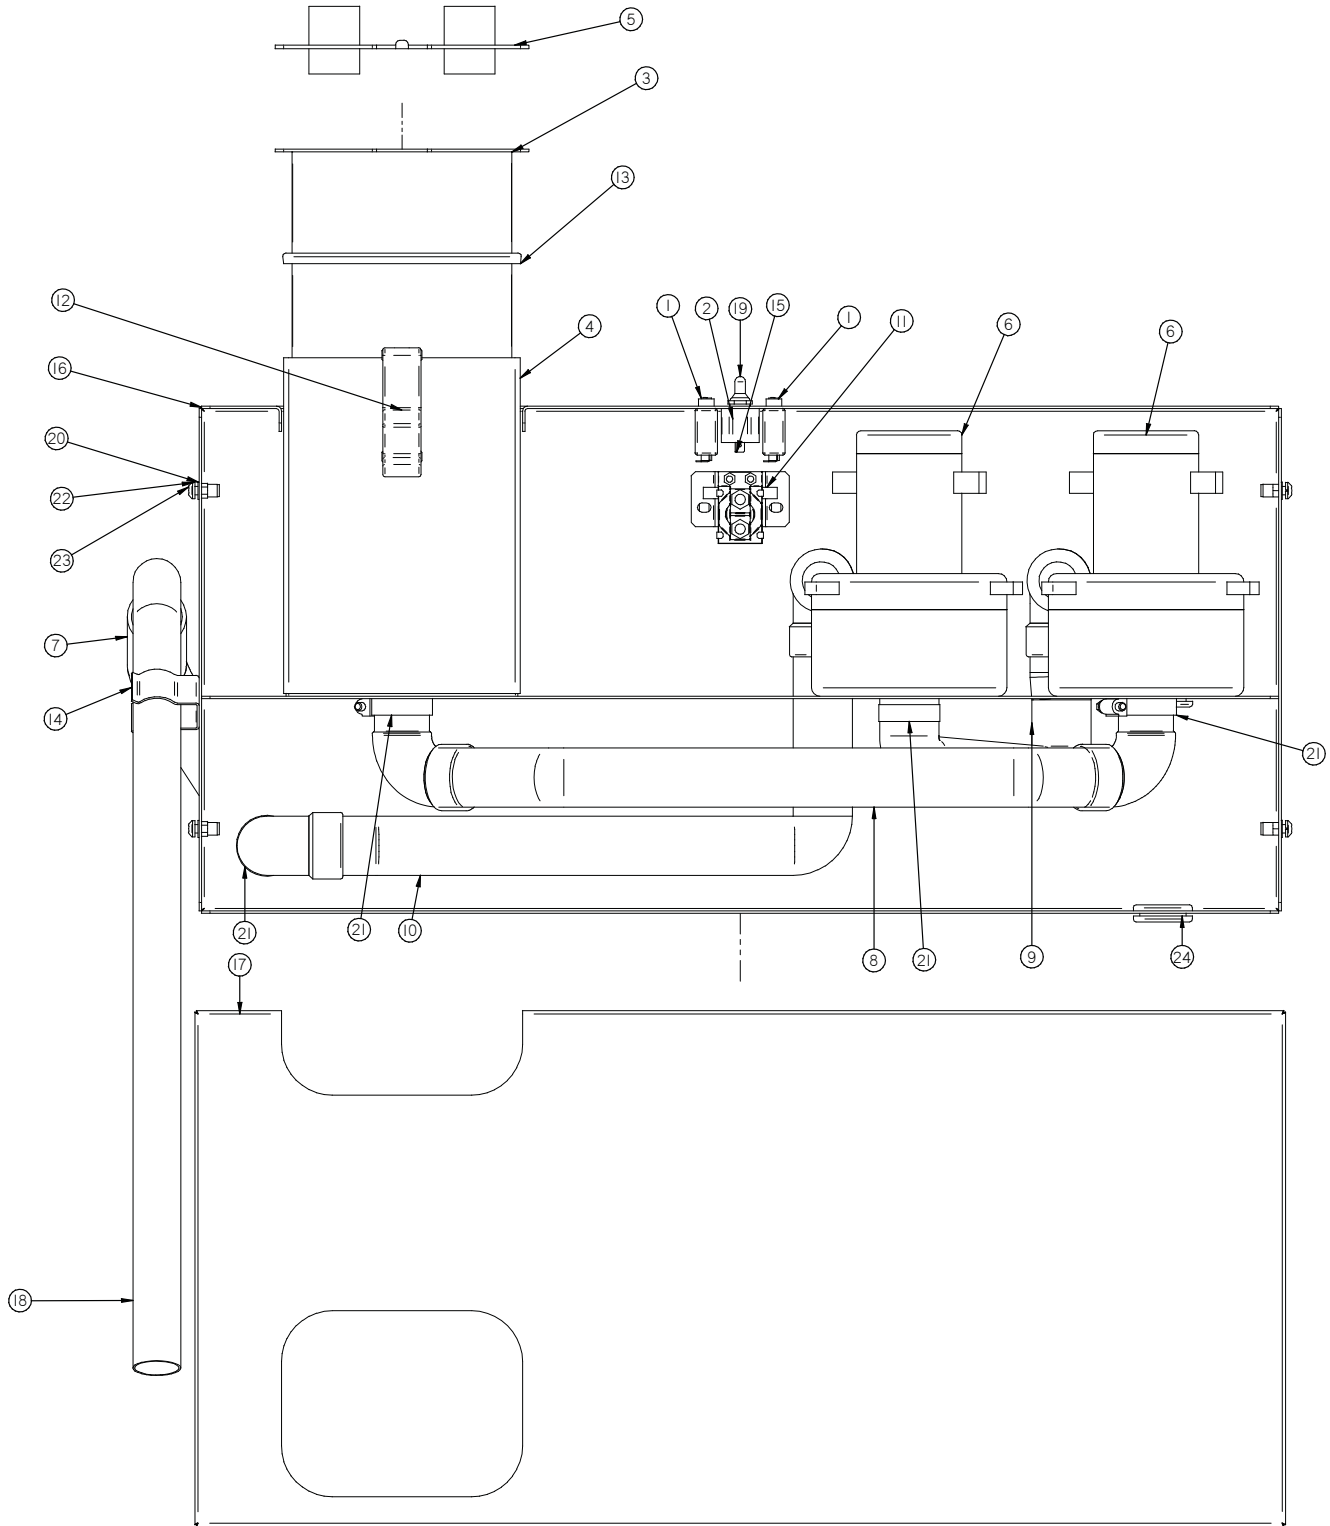

Item	Part No.	Part Description	Qty.	Item	Part No.	Part Description	Qty.
1	190-8370	FUSE RESETTABLE 25 AMP	2	13	5-845A	WINDLACING (WEATHER STRIP)	1
2	200-1011	SWITCHBOARD INSULATOR	1	14	5-886	WAND CLIP	1
3	255-1102	FILTER BAG	1	15	5-892	TOGGLE, ON-OFF SPST	1
4	255-1105	VAC BOX	1	16	8-1452	BLOWER SUCTION BOX	1
5	255-1106	VAC BOX LID	1	17	8-1453	BLOWER BOX LID	1
6	290-250	VAC MOTOR, 3 HP, TANGENTIAL	2	18	8-887	BLOWER WAND	1
7	349-0111	41 X 1-1/2" DIA HOSE	1	19	H-01200	PROTECTIVE BOOT, TOGGLE SWITCH, (BLACK)	1
8	349-0112	SUCTION HOSE 1	1	20	H-250HCN	HCN 1/4"-20	4
9	349-0112	SUCTION HOSE 2	1	21	H-62044	CLAMP 1.0"- 2.0" SS	4
10	349-0112	SUCTION HOSE 3	1	22	H-71063	LW 1/4" SS	4
11	370-2331	RELAY, 36V, SMALL, W/FLAT MTG PLATE	1	23	H-73754	BHSCS 1/4 - 20 X 3/4" SS	4
12	4-124	LATCH	1	24	H-9307K74	GROMMET, 1" ID X 1-3/4" OD BUNA-N	2