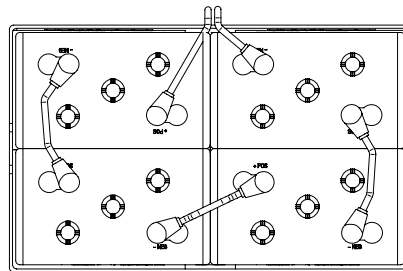

24-V

(4) 6-V BATTERY WIRING DIAGRAM

WHICH BATTERY CHARGER TO USE WITH BATTERY SELECTION				
Battery Part Number & Description	Off-Board Charger North American	Off-Board Charger Export	On-Board Charger North American	On-Board Charger Export
250-2113 (6V, 240 AH)	21-2440	21-2442	8-244	8-246
370-2118 (6V, 420 AH)	7-244	7-251	8-245	8-247
250-2114 (6V, 260 AGM.)	21-2450	21-2451	N/A	N/A
290-2112 (6V, 390 AGM)	7-2450	7-2451	N/A	N/A

Note: Japan & Korea are not included for list above.