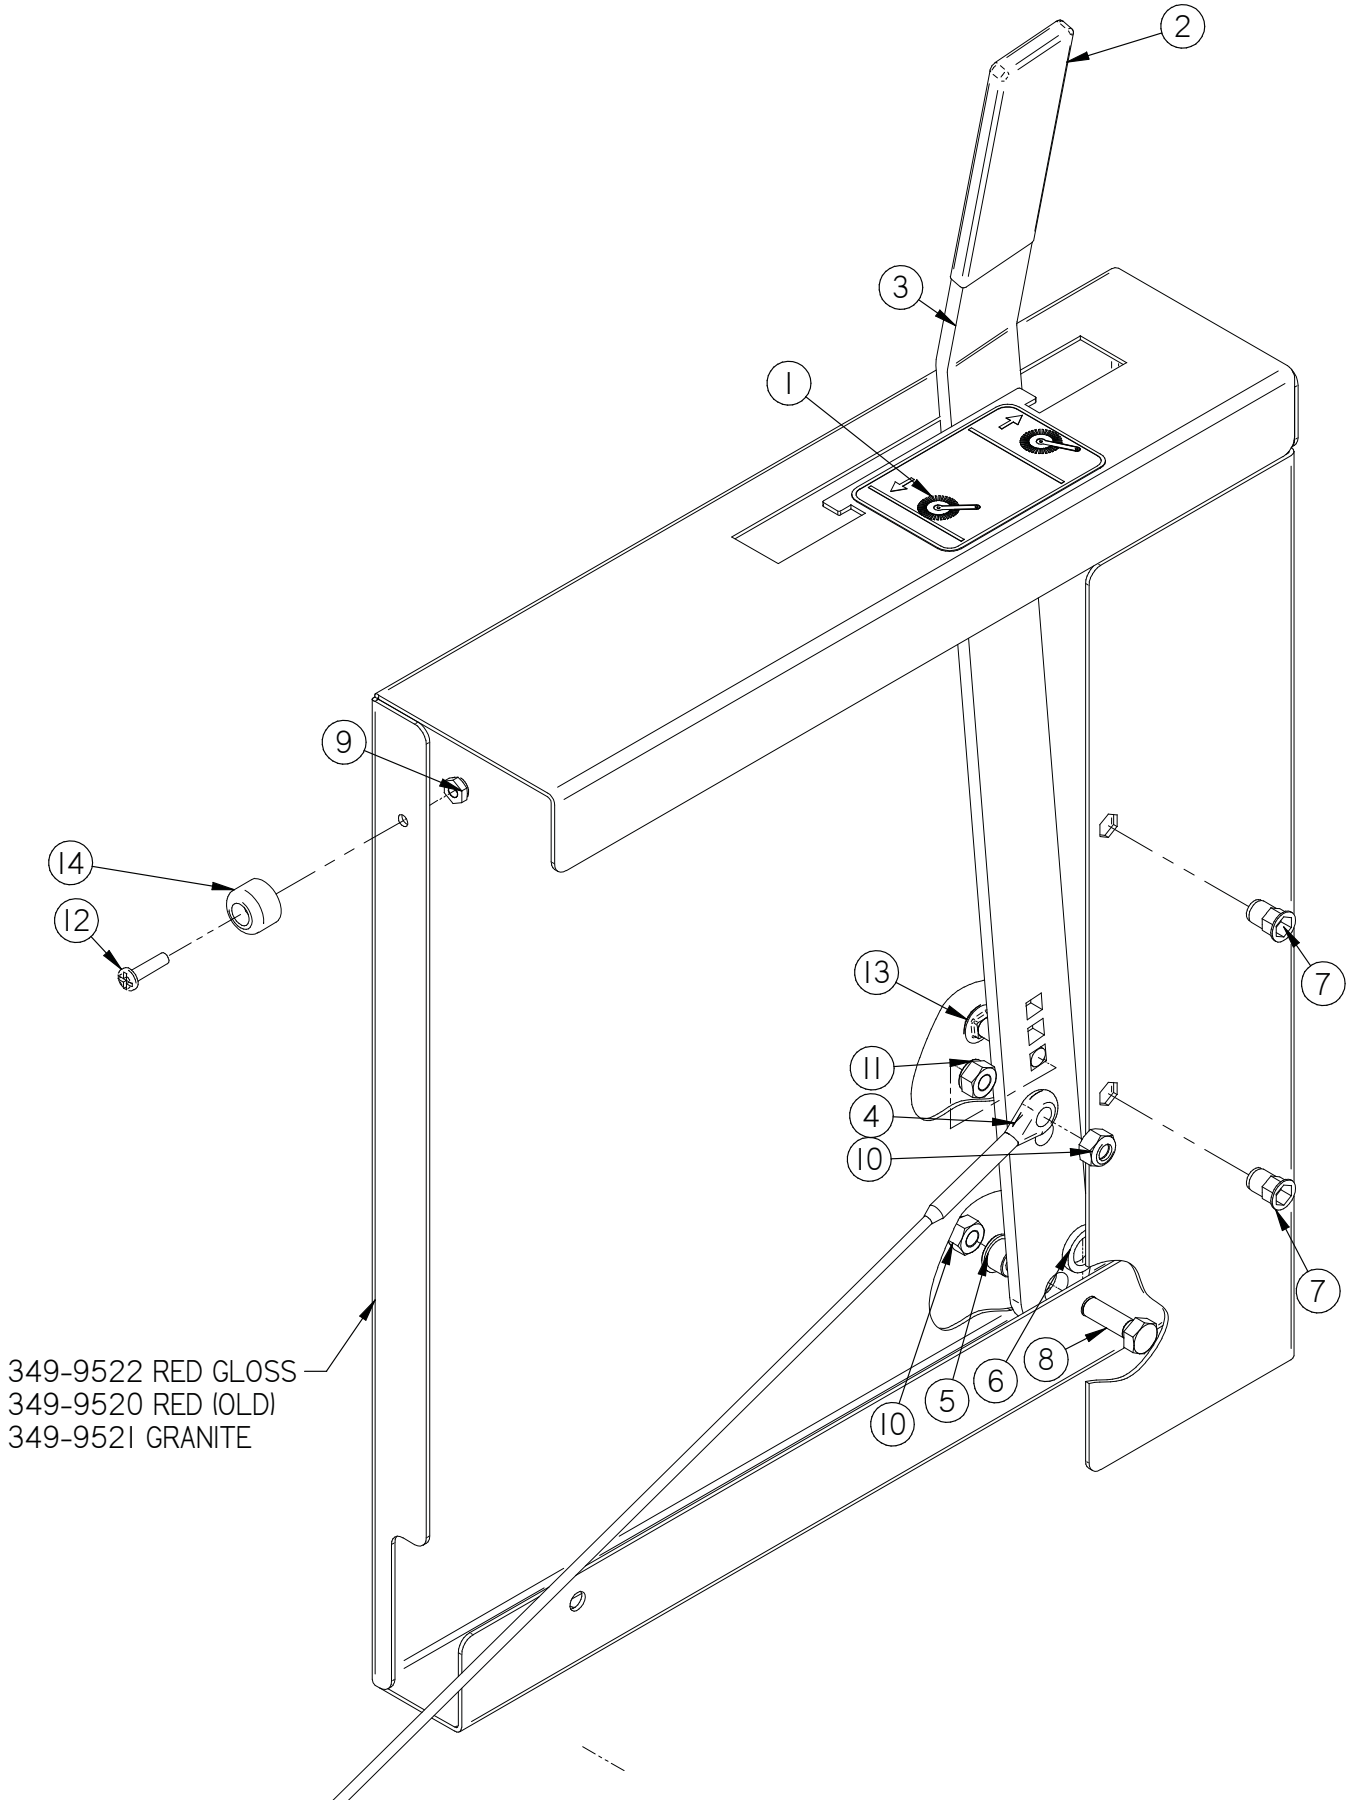

Item	Part No.	Part Description	Qty.
1	349-1501	MAIN BROOM STICKER	1
2	349-4480	LIFT ARM GRIP	1
3	349-4510	MAIN BROOM LIFT LEVER	1
4	349-7890	SIDE BROOM CABLE	1
5	370-1245	BUSHING	1
6	H-01320	FW 1/2" ID X 1/8" THICK NYLON	1
7	H-250HCN	HCN 1/4"-20	2
8	H-70055	HCS 5/16" - 18 X 1" SS	1
9	H-70858	NYLOK #10-32 SS	1
10	H-70861	NYLOK 5/16" - 18 SS	2
11	H-70926	KN 15/16-18 S/S	1
12	H-72534	PPH #10-32 X 3/4" S/S	1
13	H-74431	CB 5/16" - 18 X 1-1/4" SS	1
14	H-9540	RUBBER BUMPER, 25/32"	1