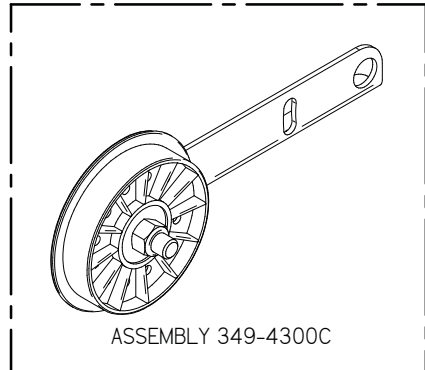

10 Main Broom Driver and Idler Arm

USE THIS PAGE FOR MACINES WITH A SERIAL NUMBER OF 57313 AND HIGHER