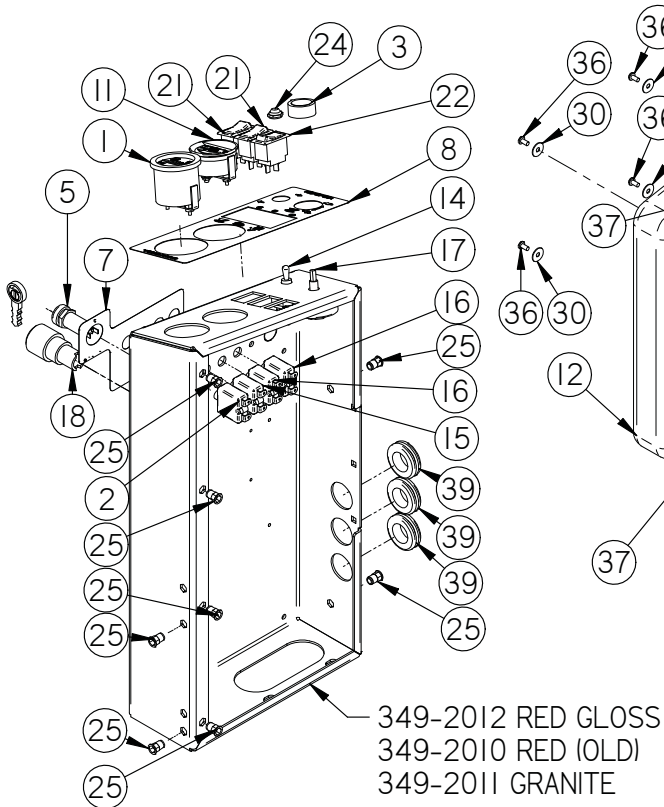

# 16 Steering Tower

Item	Part No.	Part Description	Qty.
1	290-1247	BRONZE THRUST BEARING, .50" ID X 1.0" OD X 1/16" TH	2
2	290-1505	24 VOLT STICKER	1
3	290-7050	INDEX PLUNGER	1
4	370-1245	BUSHING	2
5	370-7204	METER STICKER	1
6	370-7206	PATENT PLATE	1
7	370-8920	TOGGLE, ON-OFF SPST	1
8	4-259	CONNECTOR, RED 50, HOUSING ONLY	1
9	4-352	BEARING	1
10	4-364A	FLANGE, 1.75" ID	2
11	8-262	HOUR METER	1
12	8-263	METER PLUG	1
13	8-291	HEADLIGHT	2
14	8-292	BACKUP ALARM	1
15	8-294B	PUSH BUTTON SWITCH, SILVER	1
16	H-00282	FW 1/4" NYLON	6
17	H-0172519	CB #10-32 X 5/8" SS	1
18	H-02239	3/8" NYLON LOOP CLAMP	1
19	H-11200	PROTECTIVE BOOT, TOGGLE SWITCH, (BLACK)	1
20	H-250HCN	HCN 1/4"-20	12
21	H-41007	AB4-3A BLIND RIVET	4
22	H-70711	HN 5/16" - 18 SS	4
23	H-70854	NYLOK #4-40 SS	4
24	H-70856	NYLOK #8-32 SS	2
25	H-70858	NYLOK #10-32 SS	3
26	H-70861	NYLOK 5/16" - 18 SS	2
27	H-71009	FW #10 SS	4
28	H-71010	FW #10 ID X 11/16 OD SS	2
29	H-71015	FW 5/16 ID X 3/4 OD SS	2
30	H-71065	LW 5/16" SS	4
31	H-72418	PPH #8-32 X 1" S/S	2
32	H-72490	PPH #4-40 X 3/4" S/S	4
33	H-72517	PPH #10-32 X 5/8" SS	2
34	H-72681	FHP #10-32 X 3/8" SS	2
35	H-73754	BHSCS 1/4 - 20 X 3/4" SS	6
36	H-73780	BHSCS 5/16-18 X 1	6