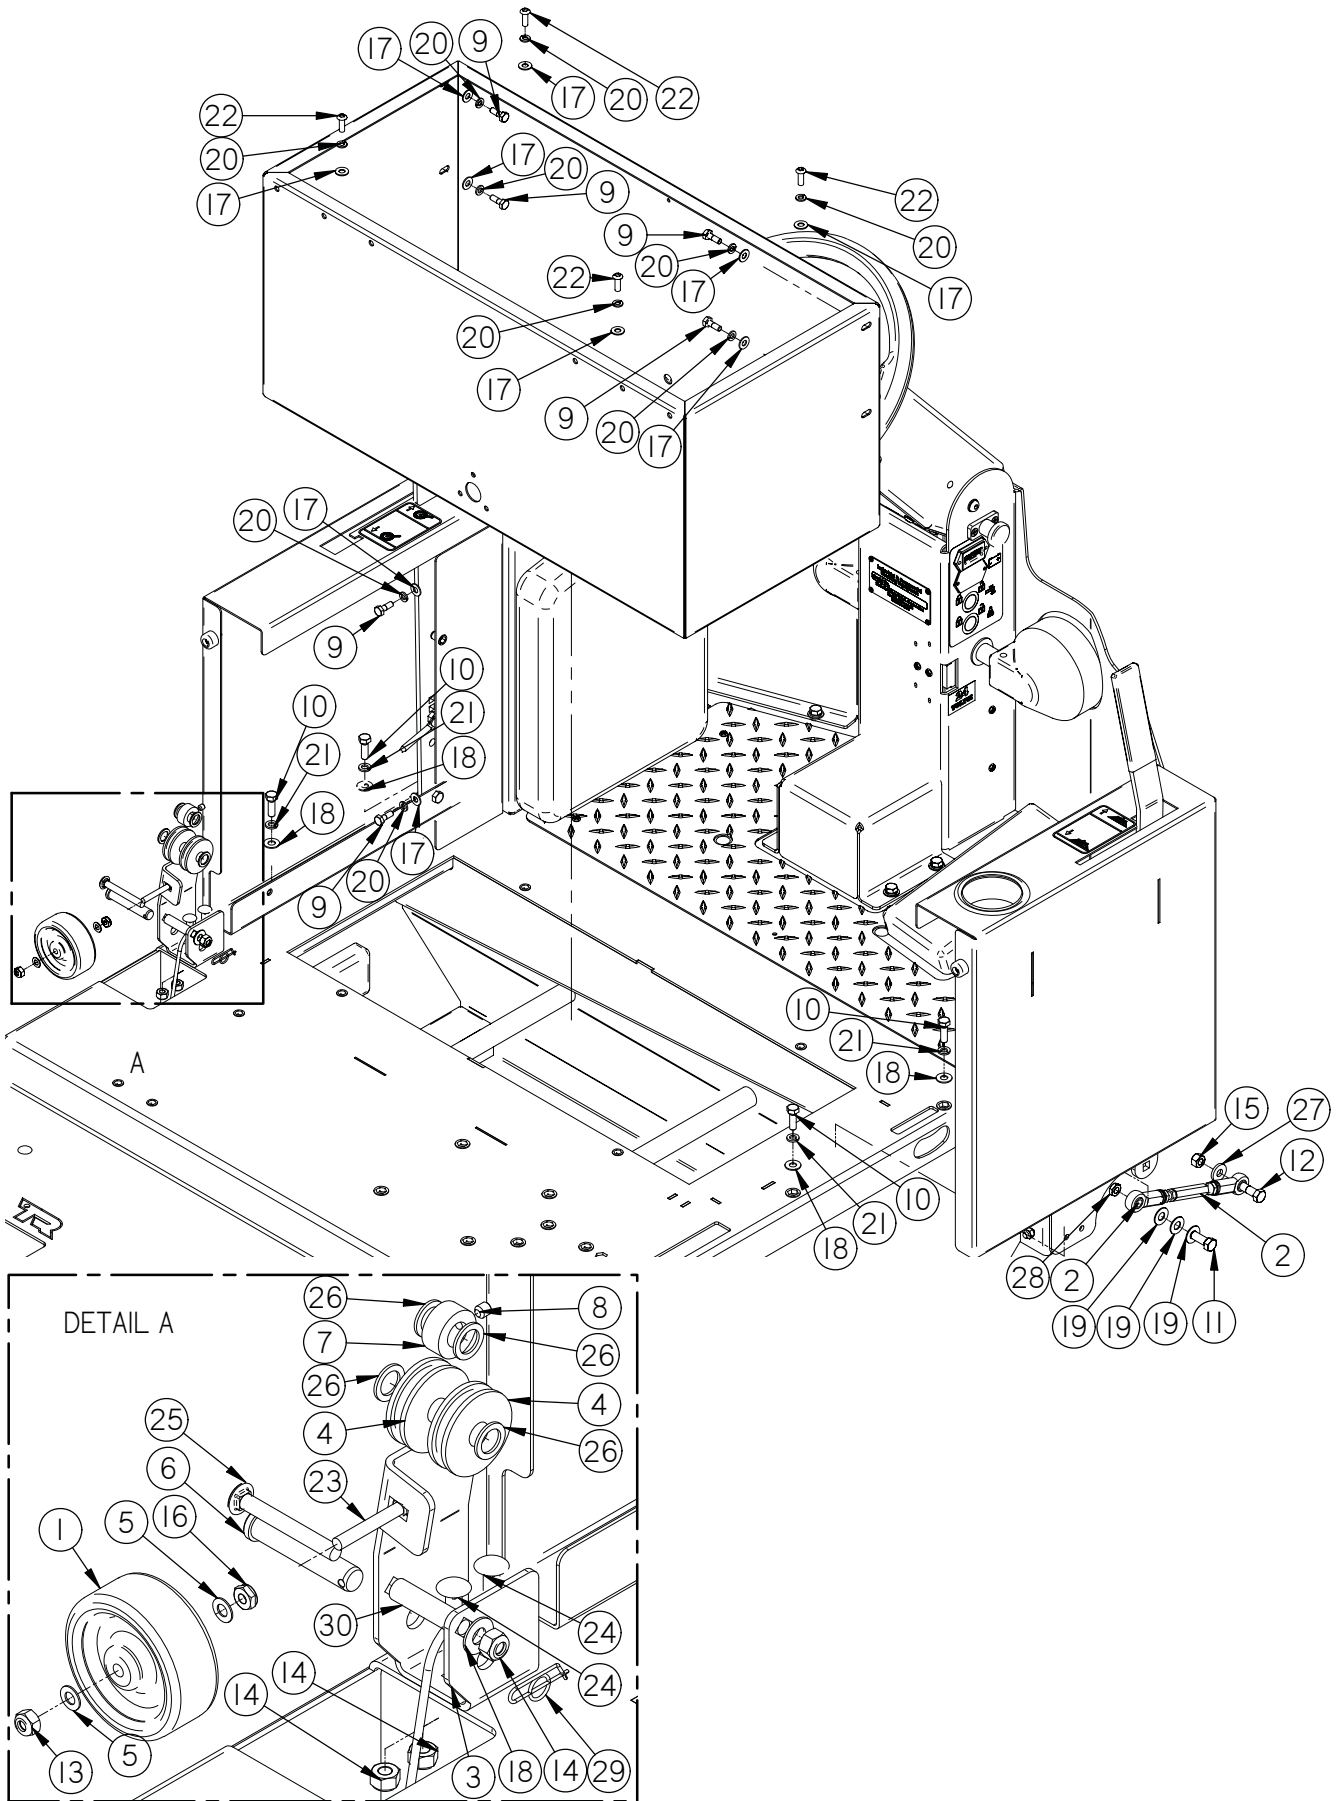

Item	Part No.	Part Description	Qty.
1	21-7600	SIDE WHEEL (GREY)	1
2	253-8440	ADJUSTABLE LATERAL ARM	1
3	349-1140	MAINBROOM PULLEY BRACKET	1
4	349-7721	PULLEY, NYLON	2
5	H-00282	FW 1/4" NYLON	2
6	H-0156773	CLEVIS PIN, 1/2" X 2-1/2"	1
7	H-03660	.1/2" ID X 7/16" LG SETSCREW SHAFT COLLAR	1
8	H-25379	SETSCREW, KCP, 1/4"-20 X 1/4"	1
9	H-70003	HCS 1/4"-20 X 3/4" SS	6
10	H-70055	HCS 5/16"- 18 X 1" SS	4
11	H-70105	HCS 3/8"- 16 X 1" SS	1
12	H-70109	HCS 3/8"- 16 X 1-1/2" SS	1
13	H-70860	NYLOK 1/4"- 20 SS	1
14	H-70861	NYLOK 5/16" - 18 SS	3
15	H-70862	NYLOK 3/8"-16 SS	1
16	H-70925	KN 1/4-20 S/S	1
17	H-71013	FW 1/4 ID X 5/8 OD SS	10
18	H-71015	FW 5/16 ID X 3/4 OD SS	5
19	H-71017	FW 3/8 ID X 7/8 OD SS	3
20	H-71063	LW 1/4" SS	10
21	H-71065	LW 5/16" SS	4
22	H-73754	BHSCS 1/4 - 20 X 3/4" SS	4
23	H-74396	CB 1/4"- 20 X 1-3/4" SS	1
24	H-74429	CB 5/16"- 18 X 3/4" SS	2
25	H-74434	CB 5/16"- 18 X 2.5" SS	1
26	H-76065	FW 1/2" NYLON	4
27	H-98025	FW 3/8" GRADE 8	1
28	H-NJ06C	JNYL 3/8- 16 SS	1
29	H-RUE22	1/2" RUE RING COTTER	1
30	T-031B0175	CABLE GUIDE	1