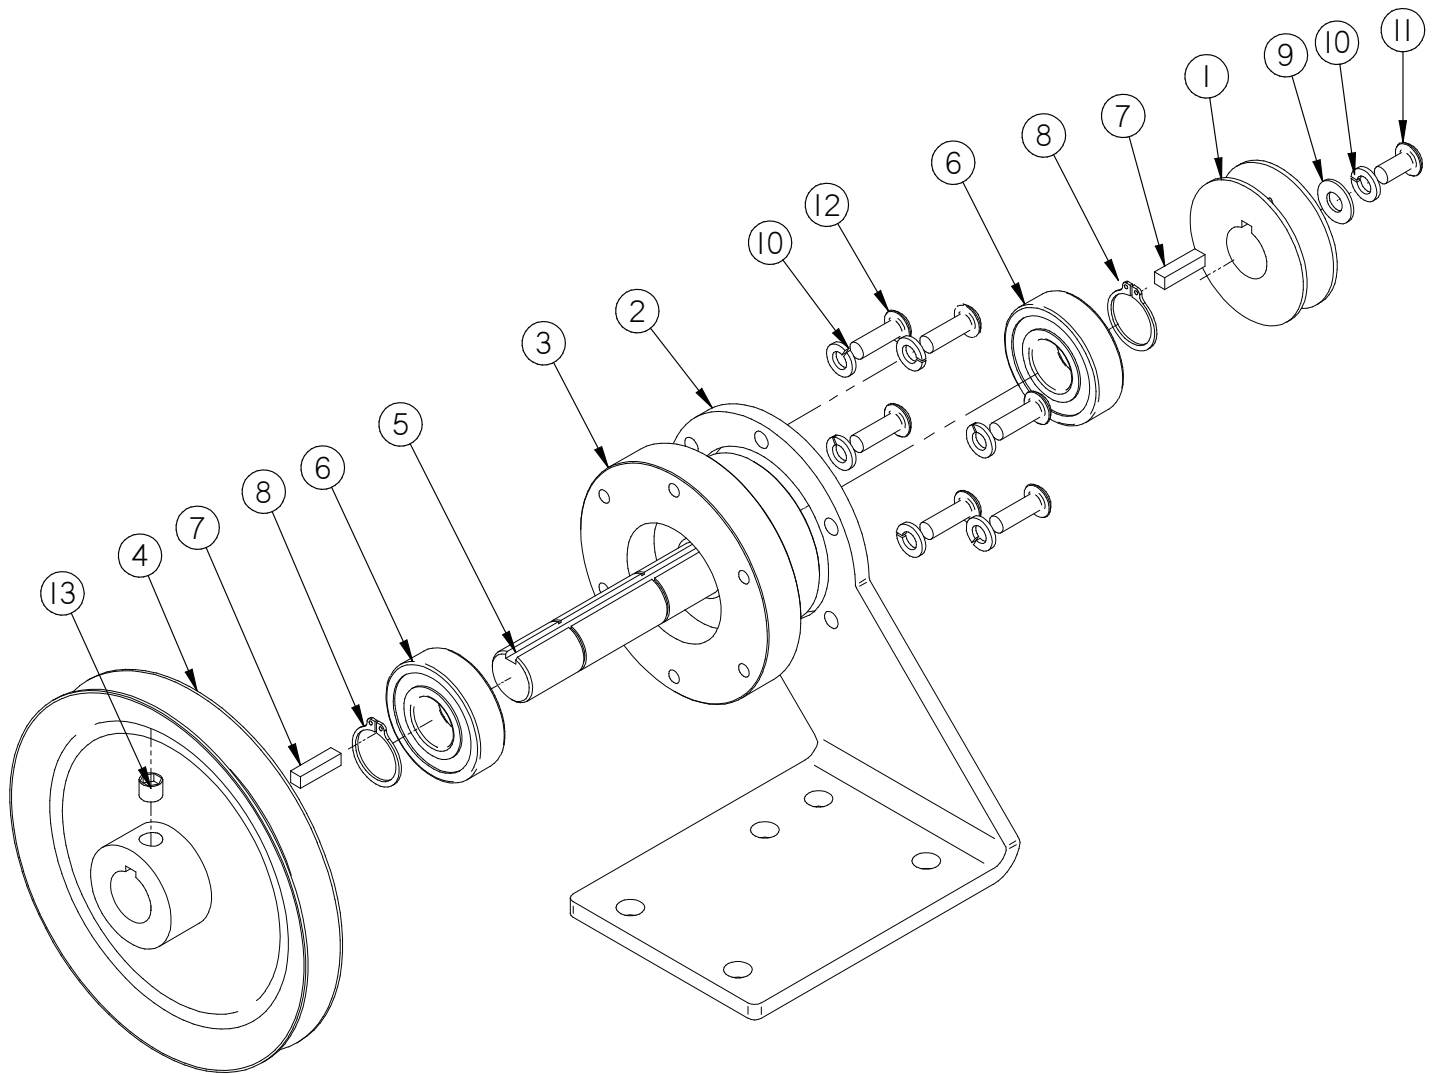

Item	Part No.	Part Description	Qty.
1	349-3200	BROOM DRIVE PULLEY	1
2	349-6280	JACKSHAFT PLATE	1
3	349-6281	JACKSHAFT COLLAR	1
4	4-312	TRANS INPUT PULLEY	1
5	8-641	JACKSHAFT SHAFT	1
6	8-723B	BEARING	2
7	H-0953152	3/16" X 3/4" KEY	2
8	H-68015	SNAPRING 3/4"	2
9	H-71013	FW 1/4 ID X 5/8 OD SS	1
10	H-71063	LW 1/4" SS	7
11	H-73752	BHSCS 1/4 - 20 X 1/2" SS	1
12	H-73754	BHSCS 1/4 - 20 X 3/4" SS	6
13	H-81983	5/16" X 1/4" KURL SET SCREW	1