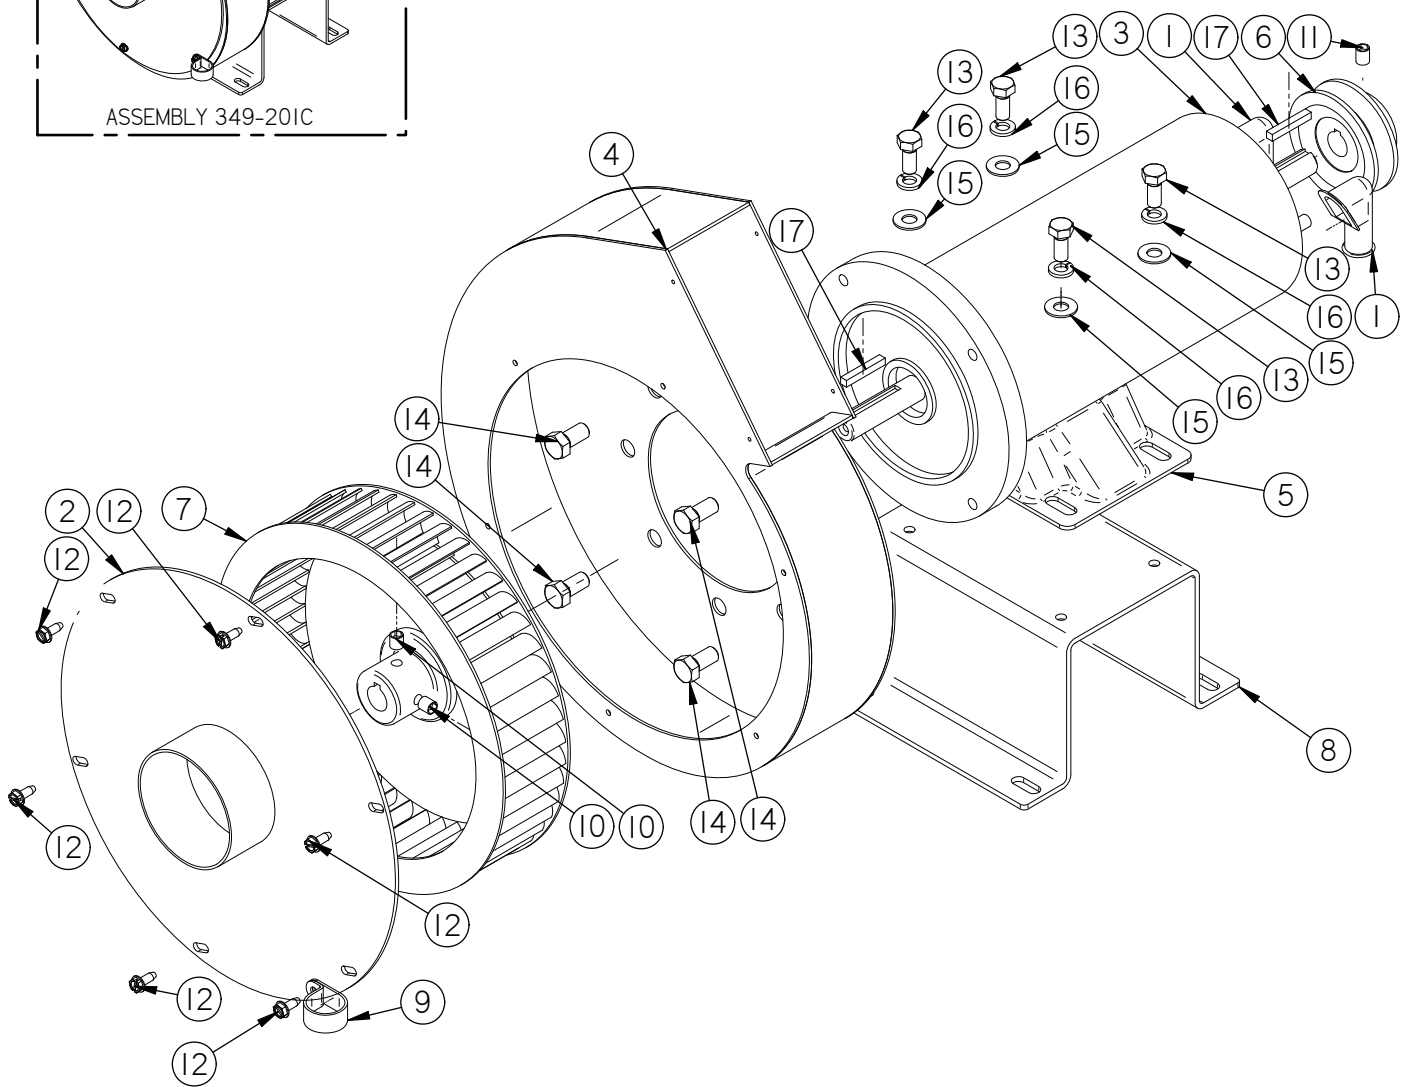

Item	Part No.	Part Description	Qty.
1	290-2780	TERMINAL BOOT, BLACK	2
2	290-9523	BLOWER DOOR PLATE	1
3	349-201	24V 2000 RPM,TWIN SHAFT MOTOR	1
4	349-5110	BLOWER HOUSING	1
5	4-201B	MOTOR CRADLE	1
6	4-301	MAIN DRIVE PULLEY	1
7	4-512	BLOWER WHEEL	1
8	8-165	MOTOR SUPPORT BRACKET	1
9	H-0127296	LOOP CLAMP, 1.0"	1
10	H-25484	5/16" X 5/16" KURL SET SCREW	2
11	H-25485	5/16" X 3/8" KURL SET SCREW	1
12	H-31810	HW #10 X 1/2	6
13	H-70053	HCS 5/16"- 18 X 3/4" SS	4
14	H-70103	HCS 3/8"-16 X 3/4" SS	4
15	H-71015	FW 5/16 ID X 3/4 OD SS	4
16	H-71065	LW 5/16" SS	4
17	H-K14320	3/16" X 1 1/4" KEY	2