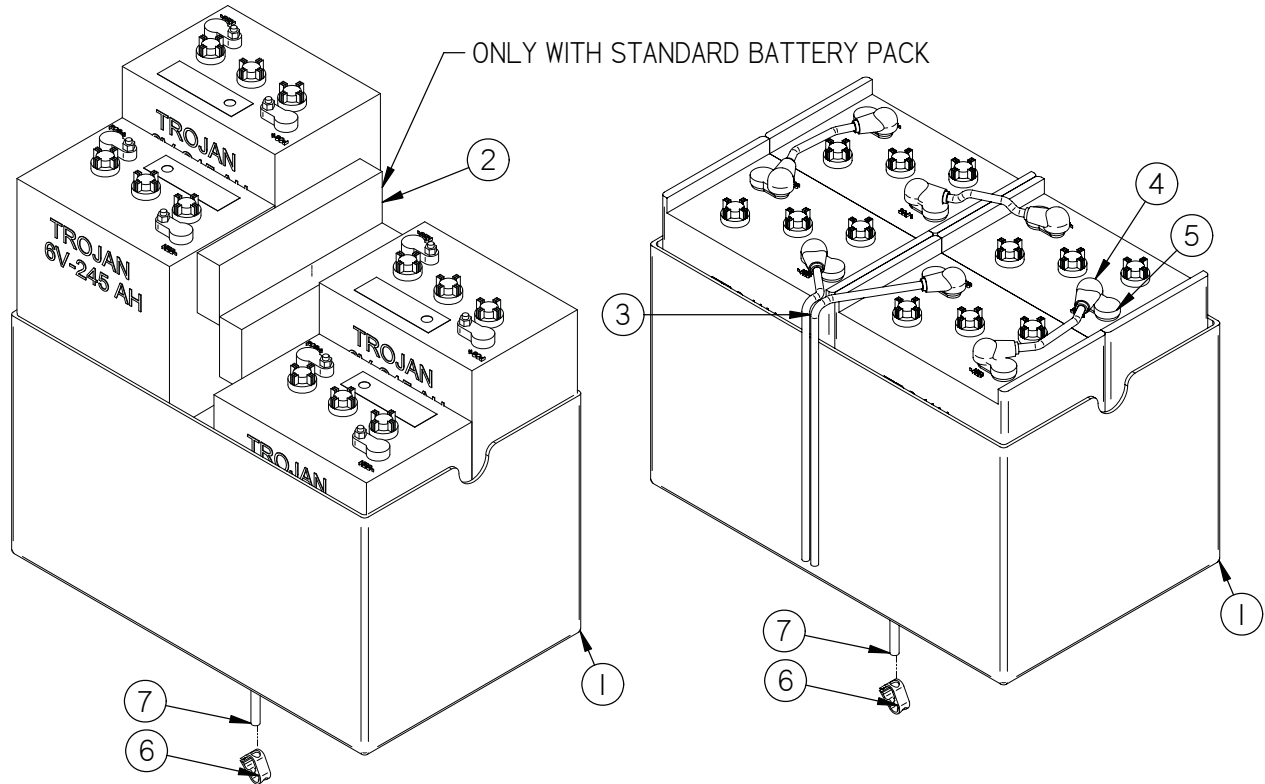

Item	Part No.	Part Description	Qty.
1	253-1480	MAGNUM SERIES BATTERY TRAY	1
2	290-1490	BATTERY SPACER, 11.0"	2
3	349-1900	WIRE HARNESS, COMPLETE	1
4	H-40031	BATTERY BOOT	8
5	H-400317	TERMINAL COVER	8
6	M-503IK12	CLAMP STYLE PINCH VALVE	1
7	T-031BI200	BLACK DRAIN HOSE	1