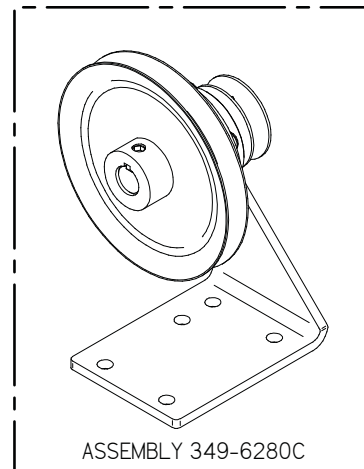

Item	Part No.	Part Description	Qty.
1	349-3200	BROOM DRIVE PULLEY	1
2	349-6280	JACKSHAFT PLATE	1
3	349-6281	JACKSHAFT COLLAR	1
4	4-312	TRANS INPUT PULLEY	1
5	8-641	JACKSHAFT SHAFT	1
6	8-723B	BEARING	2
7	H-0953152	3/16" X 3/4" KEY	2
8	H-68015	SNAPRING 3/4"	2
9	H-71013	FW 1/4 ID X 5/8 OD SS	1
10	H-71063	LW 1/4" SS	7
11	H-73752	BHSCS 1/4 - 20 X 1/2" SS	1
12	H-73754	BHSCS 1/4 - 20 X 3/4" SS	6
13	H-81983	5/16" X 1/4" KURL SET SCREW	1