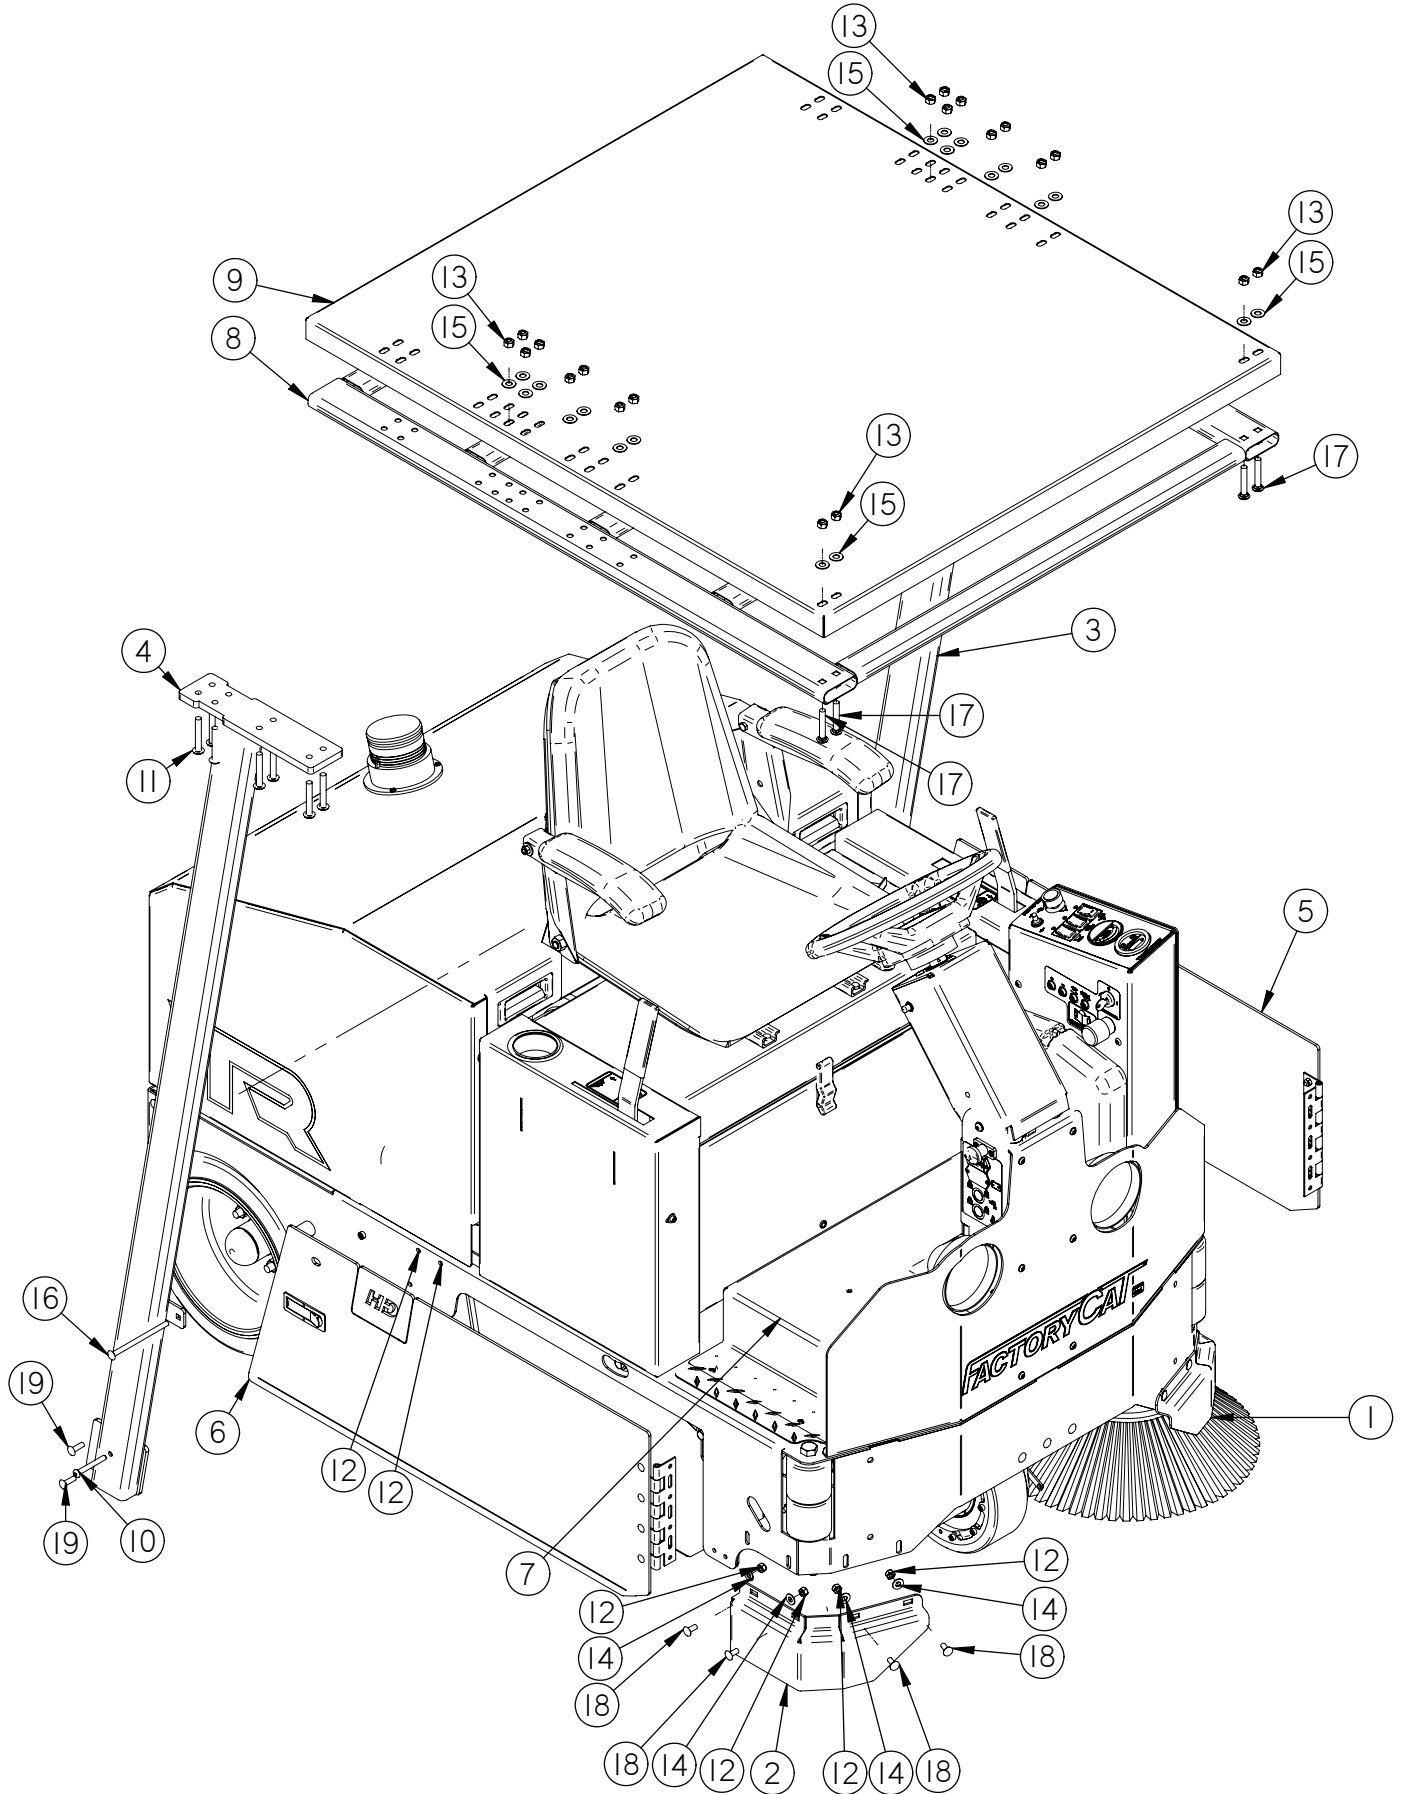

Item	Part No.	Part Description	Qty.
1	349-1115	FRONT GUARD - LH	1
2	349-1116	FRONT GUARD - RH	1
3	349-1701	TR OVERHEAD GUARD SUPPORT (LH)	1
4	349-1702	TR OVERHEAD GUARD SUPPORT (RH)	1
5	349-9505	LEFT SIDE HD DOOR	1
6	349-9506	RIGHT SIDE HD DOOR	1
7	370-1611	RAISED FLOOR	1
8	370-1703	ROOF SUPPORT	1
9	370-1704	OVERHEAD GUARD ROOF	1
10	H-0171292	BHSCS 5/16"-18 X 2.5	2
11	H-0171297	BHSCS 3/8"- 16 X 2-1/2" S/S	16
12	H-70861	NYLOK 5/16" - 18 SS	14
13	H-70862	NYLOK 3/8"-16 SS	20
14	H-71015	FW 5/16 ID X 3/4 OD SS	8
15	H-71017	FW 3/8 ID X 7/8 OD SS	20
16	H-74404	CB 5/16"- 18 X 5.0" SS	2
17	H-74416	CB 3/8"- 16 X 2-1/4" SS	4
18	H-74429	CB 5/16"- 18 X 3/4" SS	8
19	H-74430	CB 5/16"- 18 X 1" SS	4