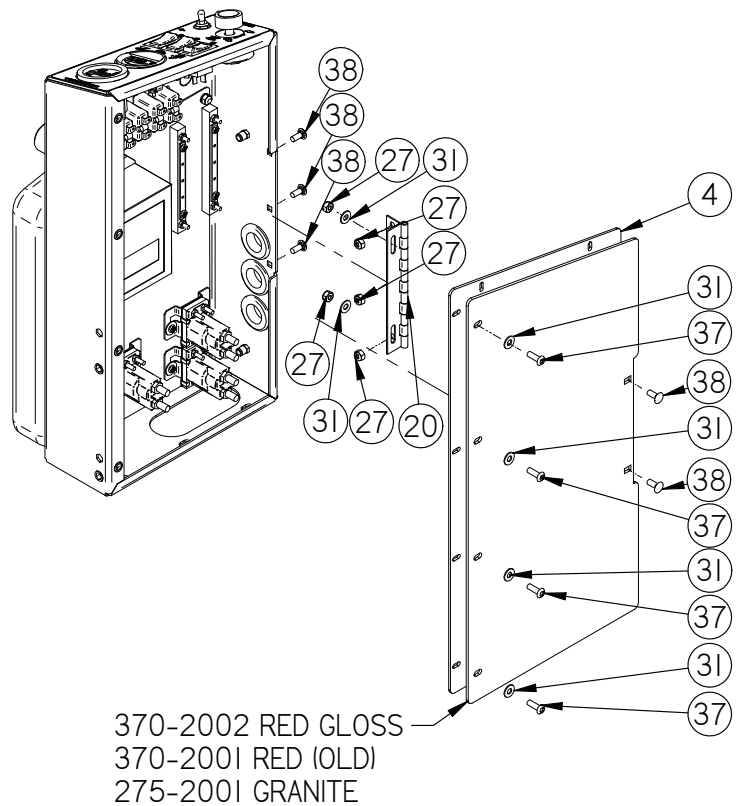

# 16 Steering Tower

Item	Part No.	Part Description	Qty.
1	290-1247	BRONZE THRUST BEARING, .50" ID X 1.0" OD X 1/16" TH	2
2	290-1505	24 VOLT STICKER	1
3	290-7050	INDEX PLUNGER	1
4	370-1245	BUSHING	2
5	370-7204	METER STICKER	1
6	370-7206	PATENT PLATE	1
7	370-8920	TOGGLE, ON-OFF SPST	1
8	4-259	CONNECTOR, RED 50, HOUSING ONLY	1
9	4-352	BEARING	1
10	4-364A	FLANGE, 1.75" ID	2
11	8-262	HOUR METER	1
12	8-263	METER PLUG	1
13	8-291	HEADLIGHT	2
14	8-292	BACKUP ALARM	1
15	8-294B	PUSH BUTTON SWITCH, SILVER	1
16	H-00282	FW 1/4" NYLON	6
17	H-0172519	CB #10-32 X 5/8" SS	1
18	H-02239	3/8" NYLON LOOP CLAMP	1
19	H-11200	PROTECTIVE BOOT, TOGGLE SWITCH, (BLACK)	1
20	H-250HCN	HCN 1/4"-20	12
21	H-41007	AB4-3A BLIND RIVET	4
22	H-70711	HN 5/16" - 18 SS	4
23	H-70854	NYLOK #4-40 SS	4
24	H-70856	NYLOK #8-32 SS	2
25	H-70858	NYLOK #10-32 SS	3
26	H-70861	NYLOK 5/16" - 18 SS	2
27	H-71009	FW #10 SS	4
28	H-71010	FW #10 ID X 11/16 OD SS	2
29	H-71015	FW 5/16 ID X 3/4 OD SS	2
30	H-71065	LW 5/16" SS	4
31	H-72418	PPH #8-32 X 1" S/S	2
32	H-72490	PPH #4-40 X 3/4" S/S	4
33	H-72517	PPH #10-32 X 5/8" SS	2
34	H-72681	FHP #10-32 X 3/8" SS	2
35	H-73754	BHSCS 1/4 - 20 X 3/4" SS	6
36	H-73780	BHSCS 5/16-18 X 1	6