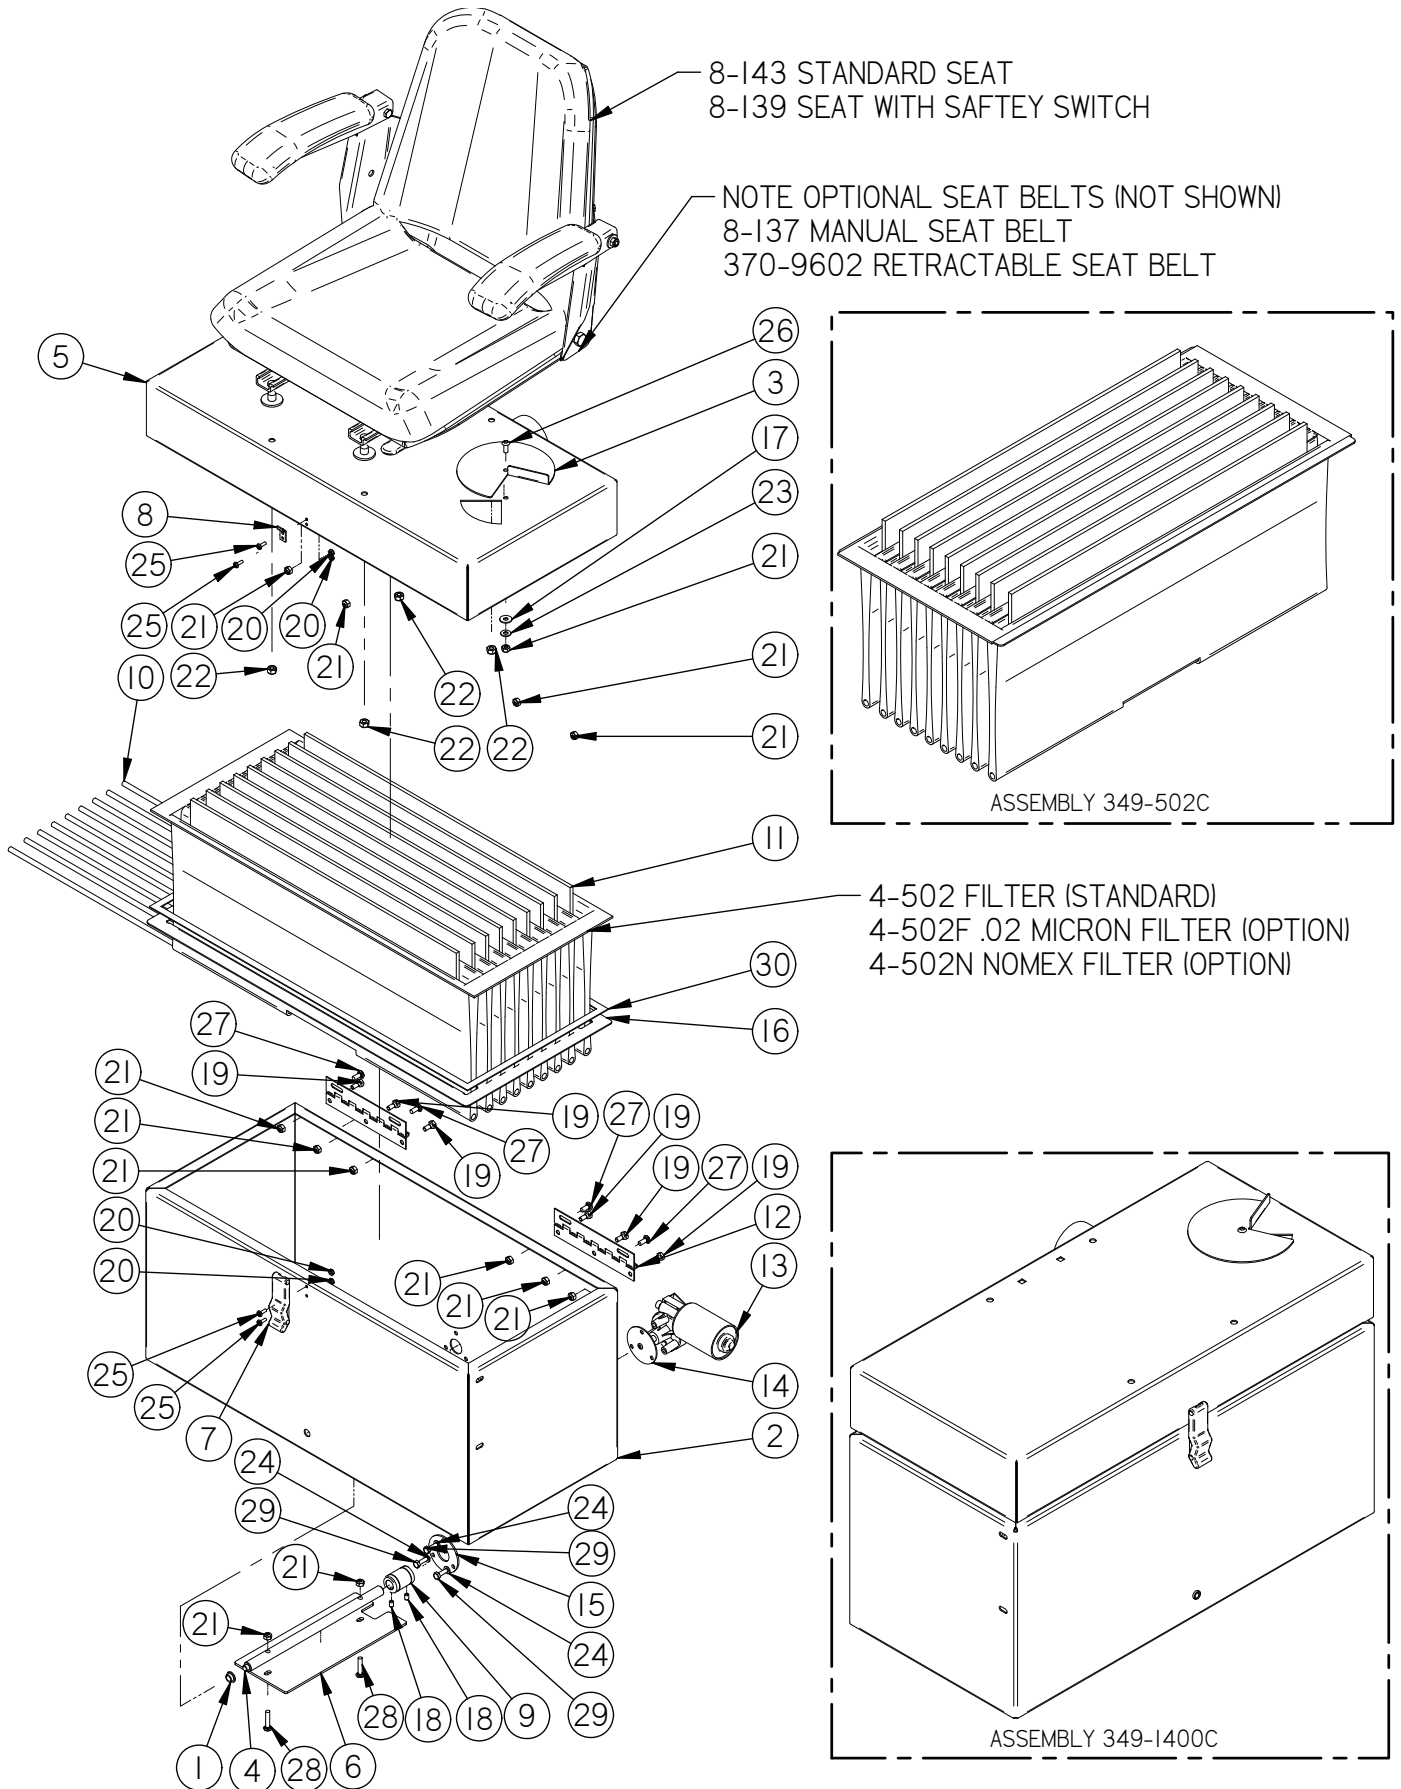

Item	Part No.	Part Description	Qty.
1	290-1233	3/8" ID, 1/2" OD, 1/4" LG BEARING	1
2	349-1400	FILTER CHAMBER	1
3	349-1405	FILTER CHAMBER VENT LID	1
4	349-4450	FILTER SHAKER SHAFT	1
5	349-9524	FILTER HOOD	1
6	349-9549	FILTER BEATER BAR PLATE	1
7	4-124	LATCH	1
8	4-124	CLIP, LATCH	1
9	4-444	BROOM SAFETY DRIVE CPLG	1
10	4-503A	FILTER WEIGHT ROD	9
11	4-521A	FILTER SEPARATOR	9
12	8-180	HINGE, 6-7/8" S/S	2
13	8-221	24 VOLT/100 RPM MOTOR	1
14	8-222	MOTOR GASKET	1
15	8-223	GASKET BACKING PLATE	1
16	8-505	FILTER FRAME	1
17	H-02739	FW, 17/32" ID X 3/4" OD X 1/16" TH, TEFLON	1
18	H-25381	1/4"-20 X 3/8" KURL SET SCREW	2
19	H-70002	HCS 1/4"-20 X 5/8" SS	6
20	H-70856	NYLOK #8-32 SS	4
21	H-70860	NYLOK 1/4"- 20 SS	13
22	H-70861	NYLOK 5/16" - 18 SS	4
23	H-71013	FW 1/4 ID X 5/8 OD SS	1
24	H-71063	LW 1/4" SS	3
25	H-72398	PPH #8-32 X 1/2" S/S	4
26	H-73753	BHSCS 1/4 - 20 X 5/8" SS	1
27	H-74418	CB 1/4"- 20 X 5/8" S/S	4
28	H-74421	CB 1/4"- 20 X 1-1/4" SS	2
29	H-M82550	HCS M6-1.0 X 20 SS	3
30	T-00257600	1/2" DBL SIDED TAPE	1