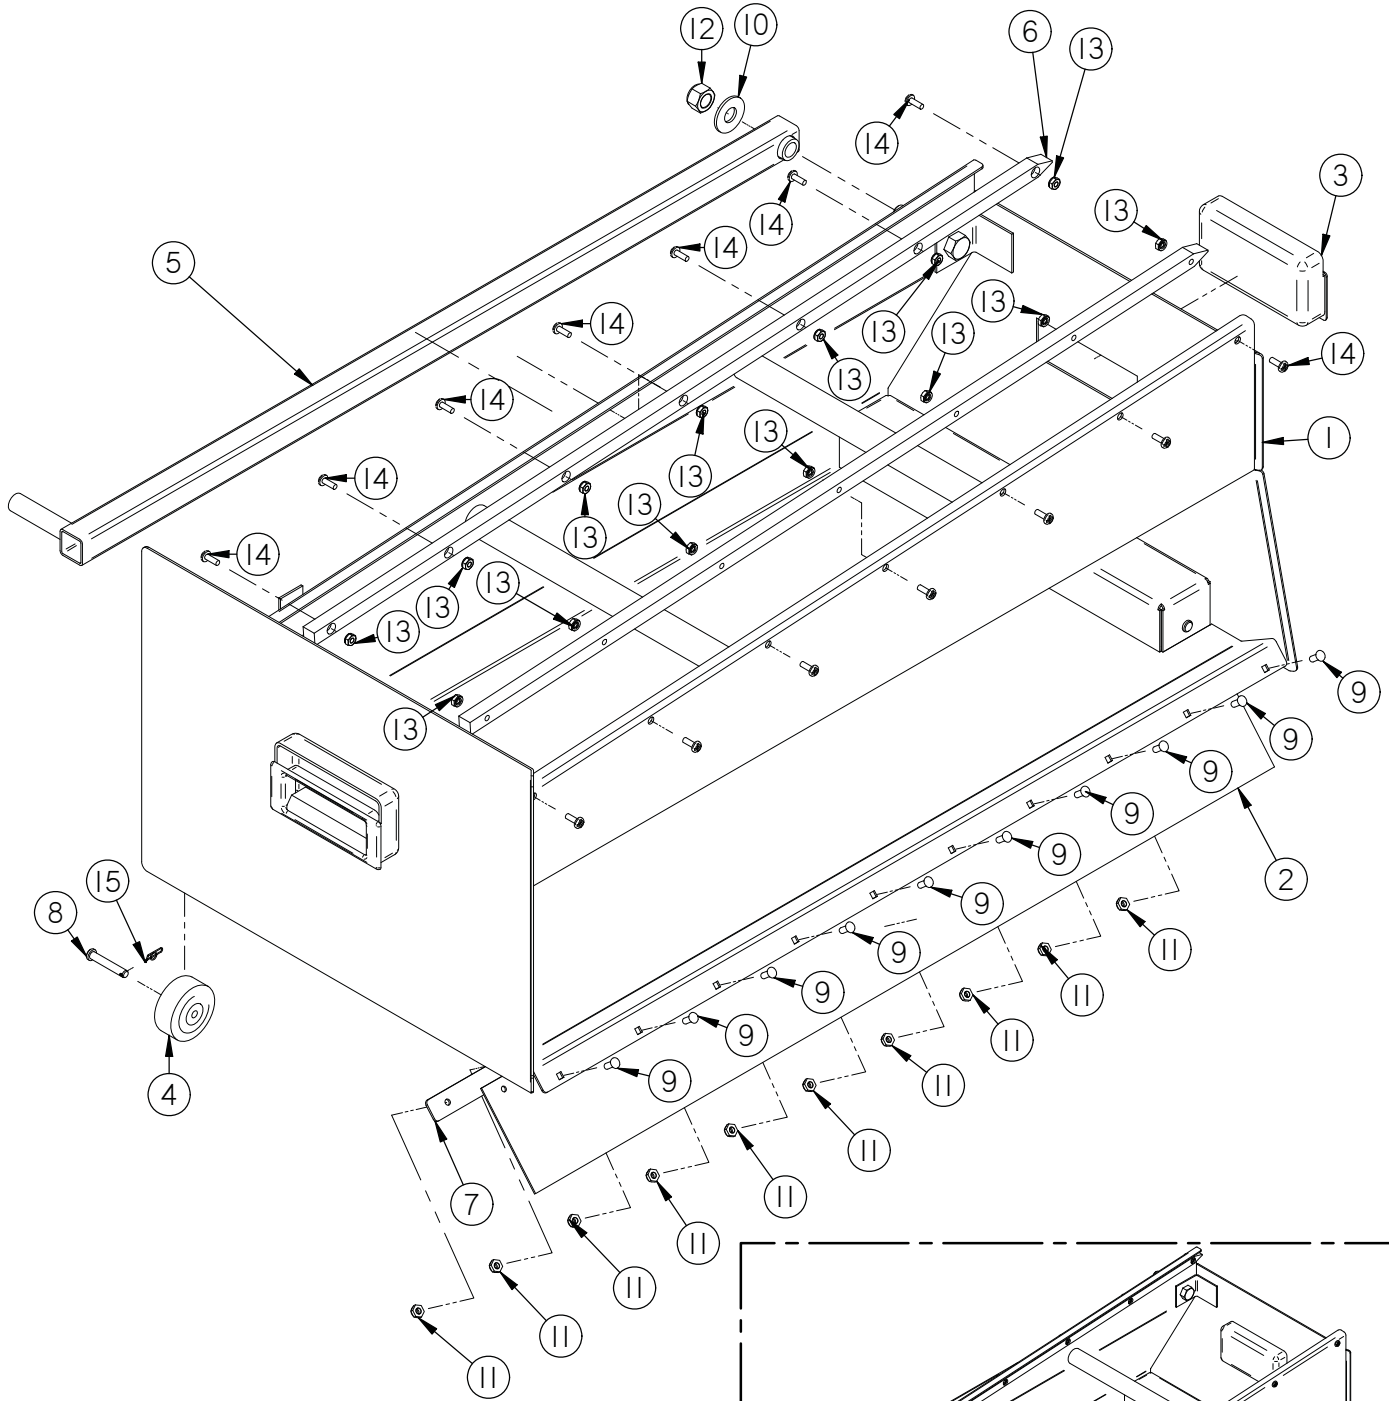

Item	Part No.	Part Description	Qty.
1	349-1250	HOPPER BODY	1
2	349-5710	HOPPER FLAP	1
3	5-849	RECESSED HANDLE	2
4	8-124	HOPPER WHEEL	4
5	8-128	HOPPER HANDLE	1
6	8-163	HDPE SLIDE RAIL	2
7	8-575	HOPPER FLOOR SEAL CLAMP	1
8	H-0156730	1/4" X 1 1/2" CLEVIS PIN	4
9	H-0172518	CB #10-32 X 1/2" SS	10
10	H-50352	FW 17/32" SS	1
11	H-70858	NYLOK #10-32 SS	10
12	H-70864	NYLOK 1/2"-13 SS	1
13	H-70922	KN #8-32	14
14	H-72398	PPH #8-32 X 1/2" S/S	14
15	H-RUE8	RUE RING COTTER	4