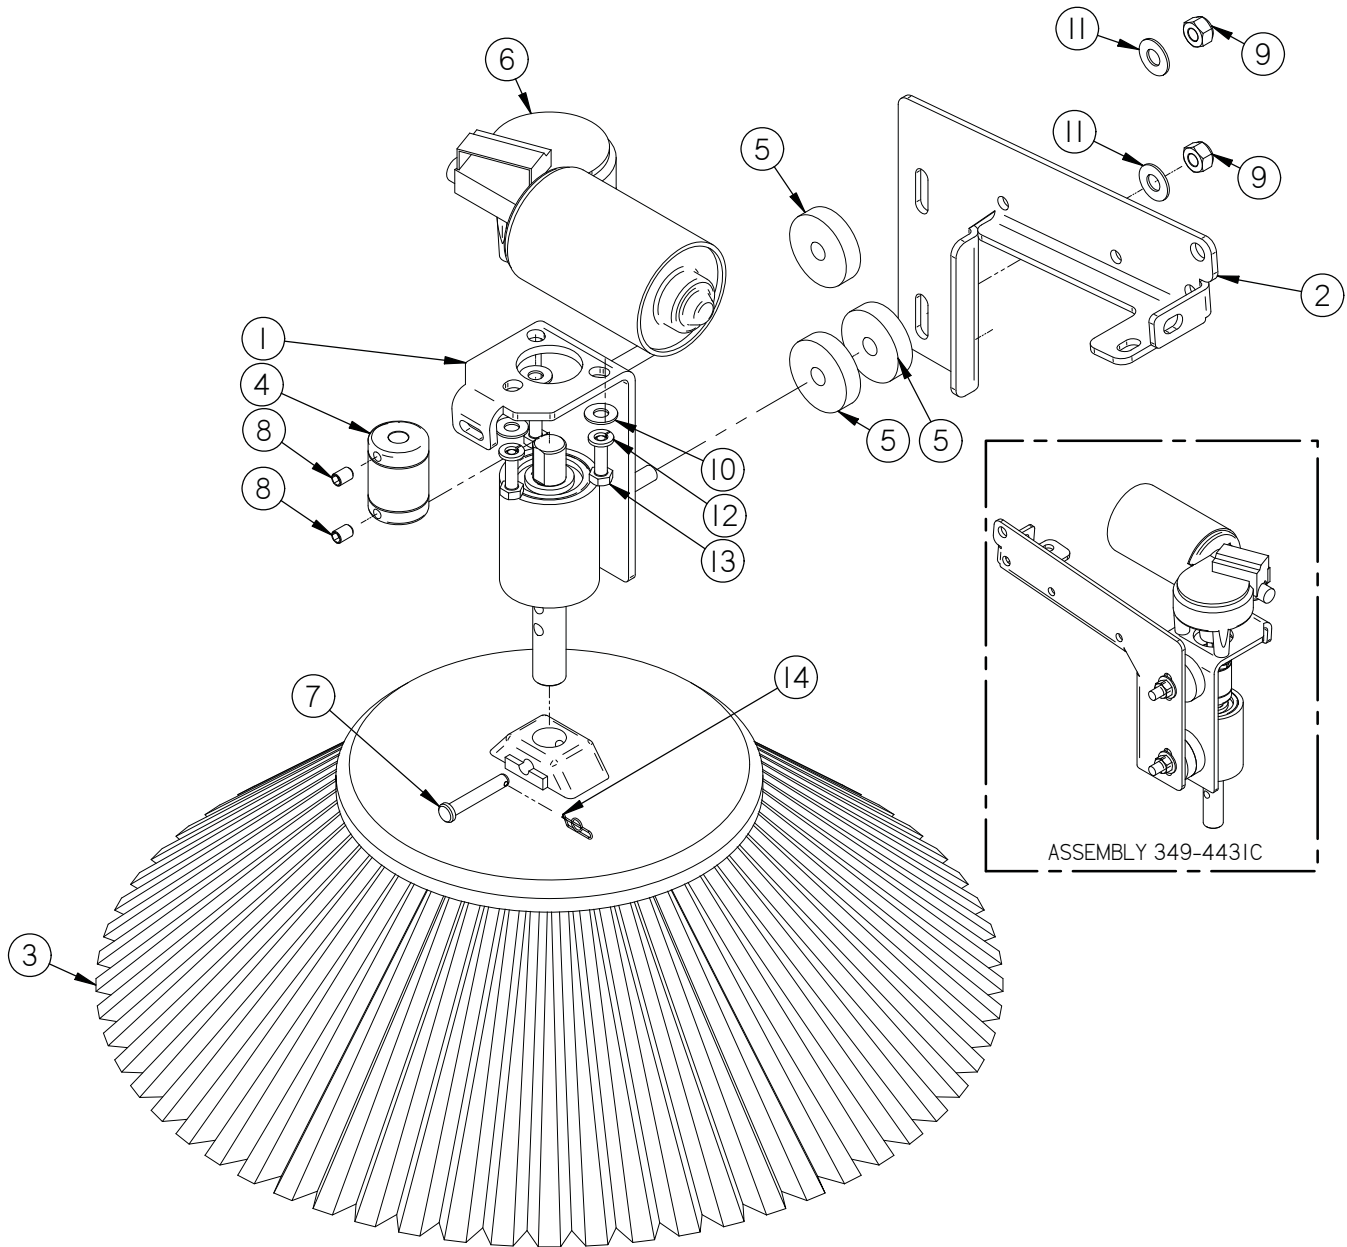

## 10" Front Drive

Item	Part No.	Part Description	Qty.
1	250-7120	STEERING SHAFT, LOWER	1
2	250-7314	60 TOOTH STEERING SPROCKET	1
3	250-7326	PIVOT PLATE	1
4	250-7327	STEERING CHAIN	1
5	250-7328	WIRE GUIDE	1
6	250-7332	STEERING SHAFT	1
7	290-1218	SPACER 7/8" OD. X 3/4" ID X 1/4" LG	1
8	37-7317	TAPERED ROLLER BEARING	2
9	37-7318	BEARING CAP	2
10	37-7319	STEERING SHAFT SEAL	2
11	37-7320	PRE LOAD SLEEVE	1
12	37-7321	SLOTTED NUT, 2.0 - 12	1
13	5-826	10 TOOTH SPROCKET	1
14	5-831	MASTER LINK	1
15	8-723	BEARING BLOCK	1
16	8-723B	BEARING	2
17	H-0171004	JNYL 3/8- 24 SS	2
18	H-0172951	HCS 3/8"- 24 X 2-1/2" SS FULL THREADED	2
19	H-25379	SETScrew, KCP, 1/4"-20 X 1/4"	2
20	H-33376	SET SCREW SHAFT COLLAR, 3/4" ID X 9/16 LG	1
21	H-68013	SNAPRING 5/8"	1
22	H-70003	HCS 1/4"-20 X 5/8" SS	1
23	H-70103	HCS 3/8"-16 X 3/4" SS	2
24	H-70105	HCS 3/8"- 16 X 1" SS	4
25	H-70710	HN 1/4"- 20 SS	1
26	H-70712	HN 3/8"-16 SS	2
27	H-70732	HN 3/8"- 24 SS	1
28	H-71013	FW 1/4 ID X 5/8 OD SS	4
29	H-71017	FW 3/8 ID X 7/8 OD SS	6
30	H-71063	LW 1/4" SS	5
31	H-71067	LW 3/8" SS	6
32	H-72949	HCS 3/8"- 24 X 2" SS FULL THREADED	5
33	H-73754	BHSCS 1/4 - 20 X 3/4" SS	4
34	H-81983	5/16" X 1/4" KURL SET SCREW	1
35	H-K1432	3/16" X 1/2" KEY	1
36	M-938IT24	S-HOOK	1
37	T-050B0025	5/16 ID x 1/4" LG BLACK HOSE	1

Item	Part No.	Part Description	Qty.
1	290-8750B	MOTOR MOUNT ASSEMBLY	1
2	349-4430	SIDE BROOM LIFT ARM, LH	1
3	4-402	SIDE BROOM POLYPROPYLENE	1
4	4-444	BROOM SAFETY DRIVE CPLG	1
5	4-446	GROMMET-3/8 ID X 1-1/2 OD X .375	3
6	8-220	SIDE BROOM MOTOR	1
7	H-0156730	1/4" X 1 1/2" CLEVIS PIN	1
8	H-25381	1/4"-20 X 3/8" KURL SET SCREW	2
9	H-70861	NYLOK 5/16" - 18 SS	2
10	H-71013	FW 1/4 ID X 5/8 OD SS	3
11	H-71015	FW 5/16 ID X 3/4 OD SS	2
12	H-71063	LW 1/4" SS	3
13	H-M82550	HCS M6-1.0 X 20 SS	3
14	H-RUE8	RUE RING COTTER	1