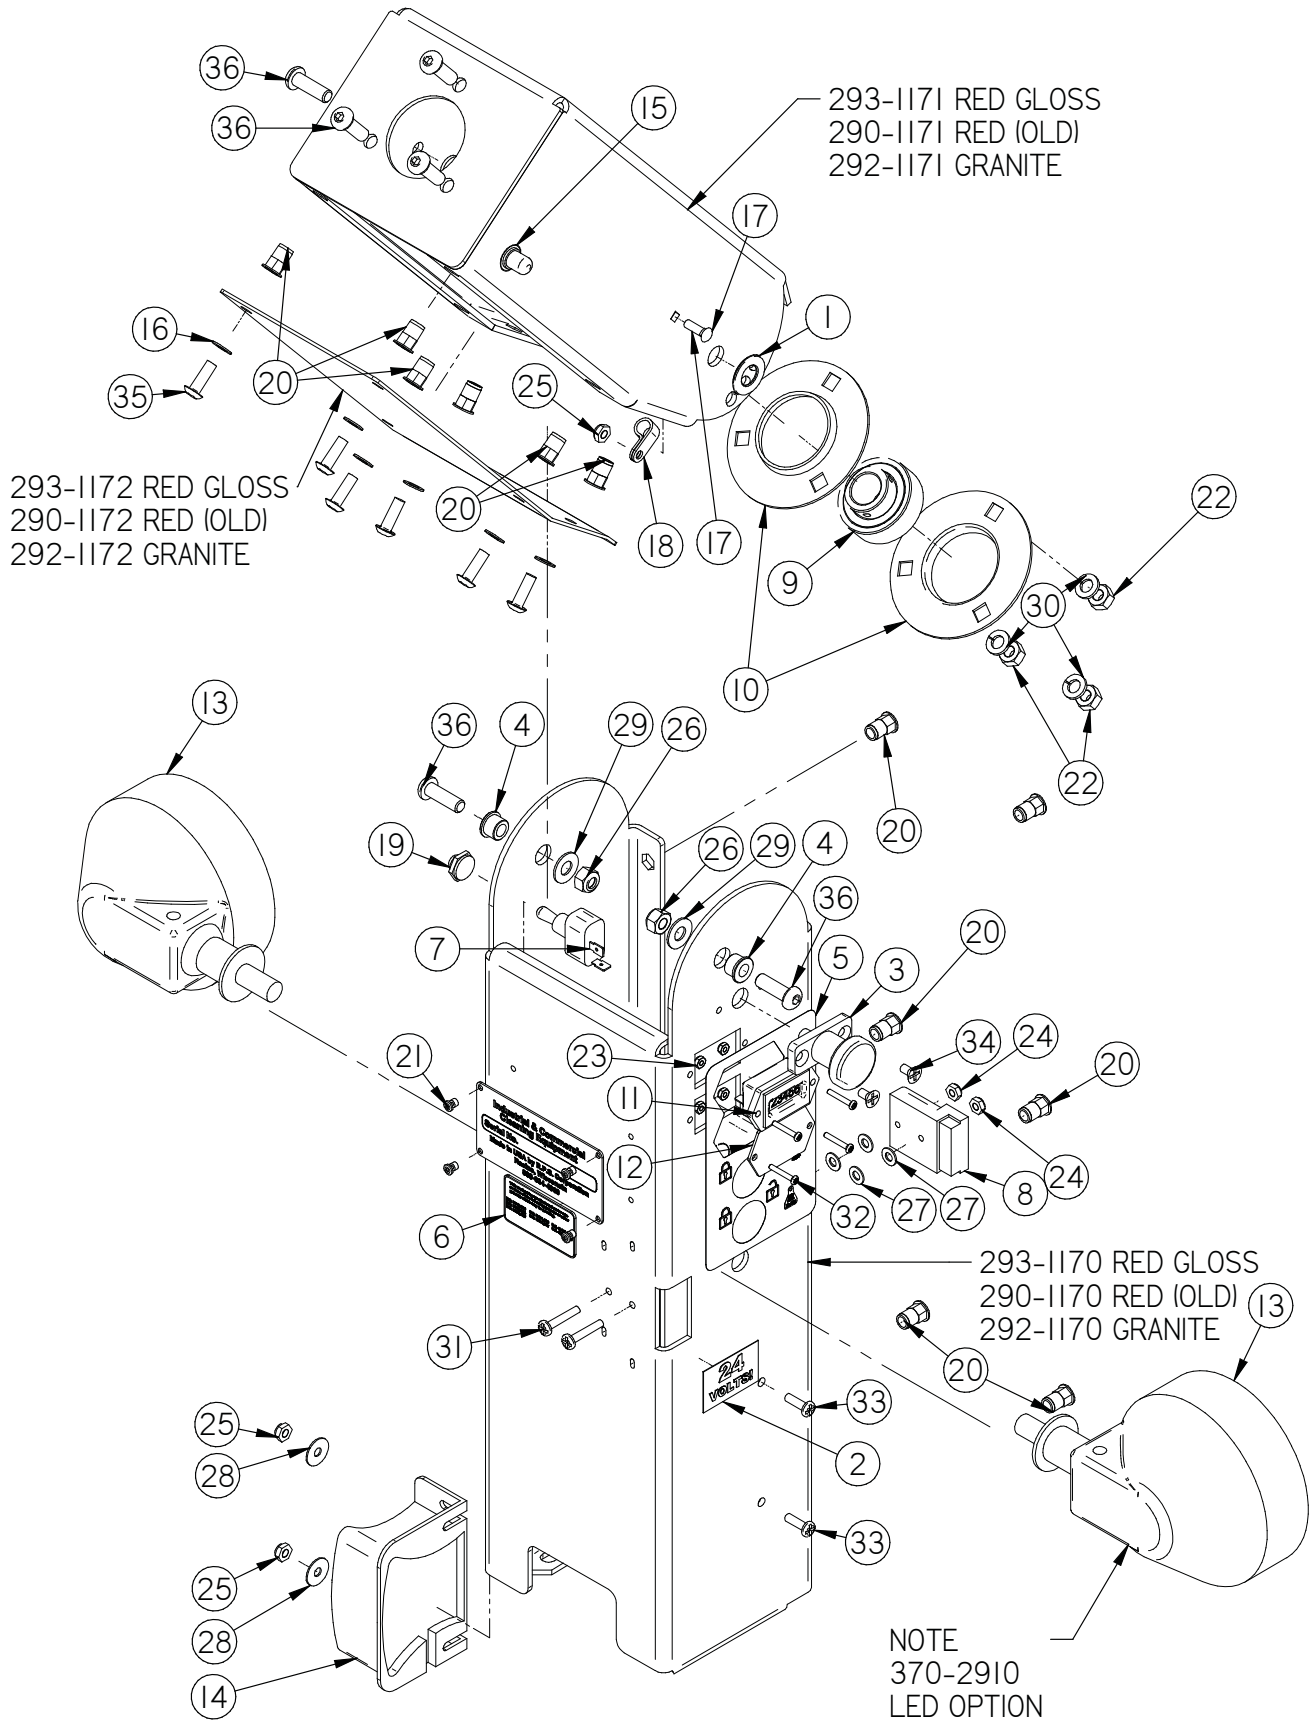

16 Steering Tower

Item	Part No.	Part Description	Qty.
1	290-1247	BRONZE THRUST BEARING, .50" ID X 1.0" OD X 1/16" TH	2
2	290-1505	24 VOLT STICKER	1
3	290-7050	INDEX PLUNGER	1
4	370-1245	BUSHING	2
5	370-7204	METER STICKER	1
6	370-7206	PATENT PLATE	1
7	370-8920	TOGGLE, ON-OFF SPST	1
8	4-259	CONNECTOR, RED 50, HOUSING ONLY	1
9	4-352	BEARING	1
10	4-364A	FLANGE, 1.75" ID	2
11	8-262	HOUR METER	1
12	8-263	METER PLUG	1
13	8-291	HEADLIGHT	2
14	8-292	BACKUP ALARM	1
15	8-294B	PUSH BUTTON SWITCH, SILVER	1
16	H-00282	FW 1/4" NYLON	6
17	H-0172519	CB #10-32 X 5/8" SS	1
18	H-02239	3/8" NYLON LOOP CLAMP	1
19	H-11200	PROTECTIVE BOOT, TOGGLE SWITCH, (BLACK)	1
20	H-250HCN	HCN 1/4"-20	12
21	H-41007	AB4-3A BLIND RIVET	4
22	H-70711	HN 5/16" - 18 SS	4
23	H-70854	NYLOK #4-40 SS	4
24	H-70856	NYLOK #8-32 SS	2
25	H-70858	NYLOK #10-32 SS	3
26	H-70861	NYLOK 5/16" - 18 SS	2
27	H-71009	FW #10 SS	4
28	H-71010	FW #10 ID X 11/16 OD SS	2
29	H-71015	FW 5/16 ID X 3/4 OD SS	2
30	H-71065	LW 5/16" SS	4
31	H-72418	PPH #8-32 X 1" S/S	2
32	H-72490	PPH #4-40 X 3/4" S/S	4
33	H-72517	PPH #10-32 X 5/8" SS	2
34	H-72681	FHP #10-32 X 3/8" SS	2
35	H-73754	BHSCS 1/4 - 20 X 3/4" SS	6
36	H-73780	BHSCS 5/16-18 X 1	6