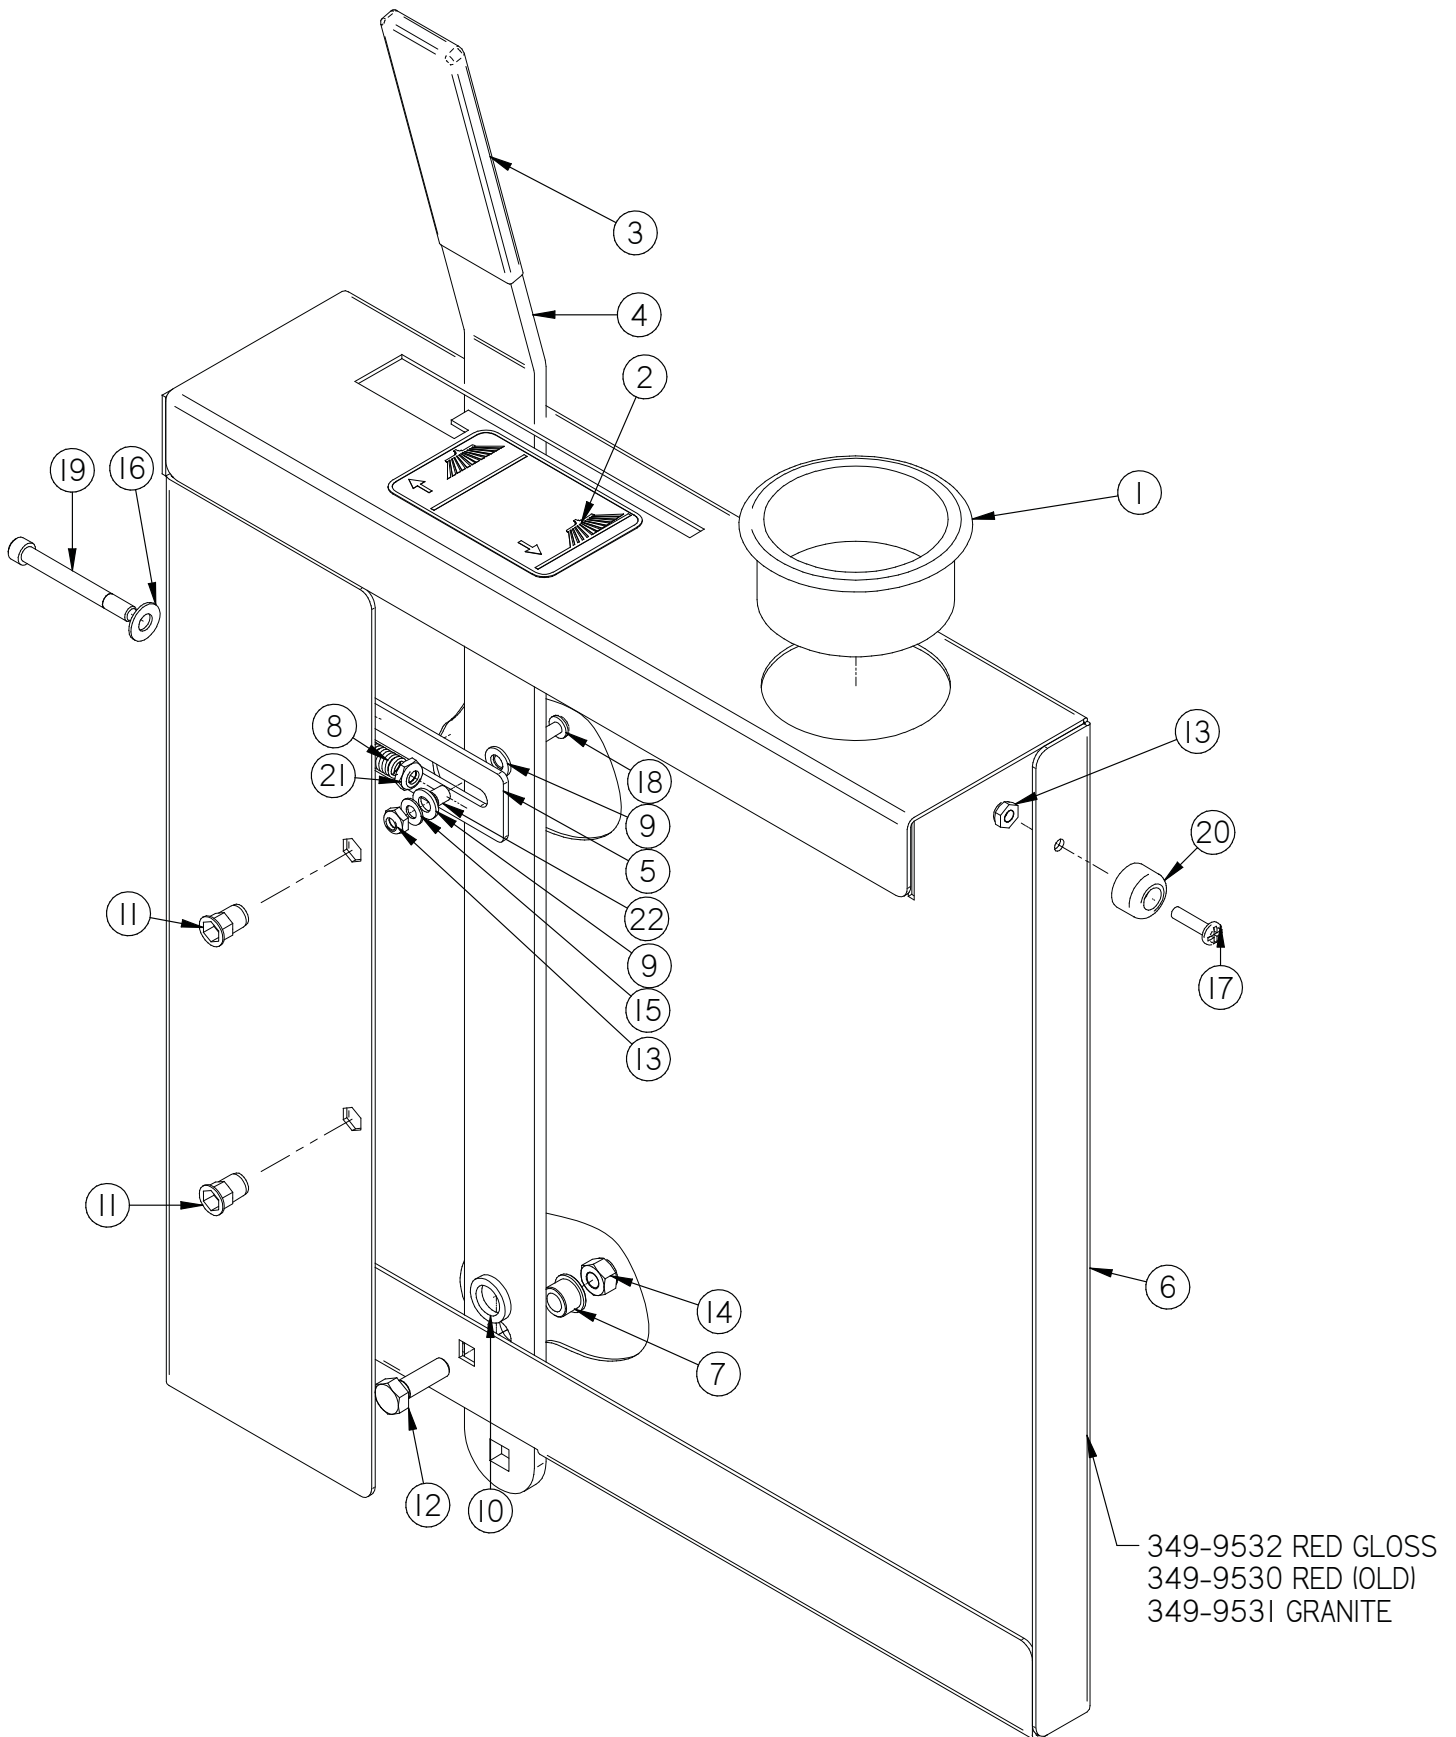

26 Side Broom Panel

Item	Part No.	Part Description	Qty.
1	349-0014	CUP HOLDER	1
2	349-1502	SIDE BROOM STICKER	1
3	349-4480	LIFT ARM GRIP	1
4	349-4610	LEVER, SIDE BROOM	1
5	349-4650	SIDE BROOM ADJ. PLATE	1
6	349-9530	SIDE BROOM LIFT LEVER PANEL	1
7	370-1245	BUSHING	1
8	8-466	SPRING	1
9	H-00283	FW 1/4" NYLON	2
10	H-01320	FW 1/2" ID X 1/8" THICK NYLON	1
11	H-250HCN	HCN 1/4"-20	2
12	H-70055	HCS 5/16"- 18 X 1" SS	1
13	H-70858	NYLOK #10-32 SS	2
14	H-70861	NYLOK 5/16" - 18 SS	1
15	H-71009	FW #10 SS	1
16	H-71013	FW 1/4 ID X 5/8 OD SS	1
17	H-72534	PPH #10-32 X 3/4" S/S	1
18	H-72536	PPH #10-32 X 1" S/S	1
19	H-73467	SHCS 1/4-20 X 2.25 SS	1
20	H-9540	RUBBER BUMPER, 25/32"	1
21	H-NJ04C	JNYL 1/4" - 20 SS	1
22	M-639IK122	.25 OD X .1875 ID X .25 LG SLEEVE	1