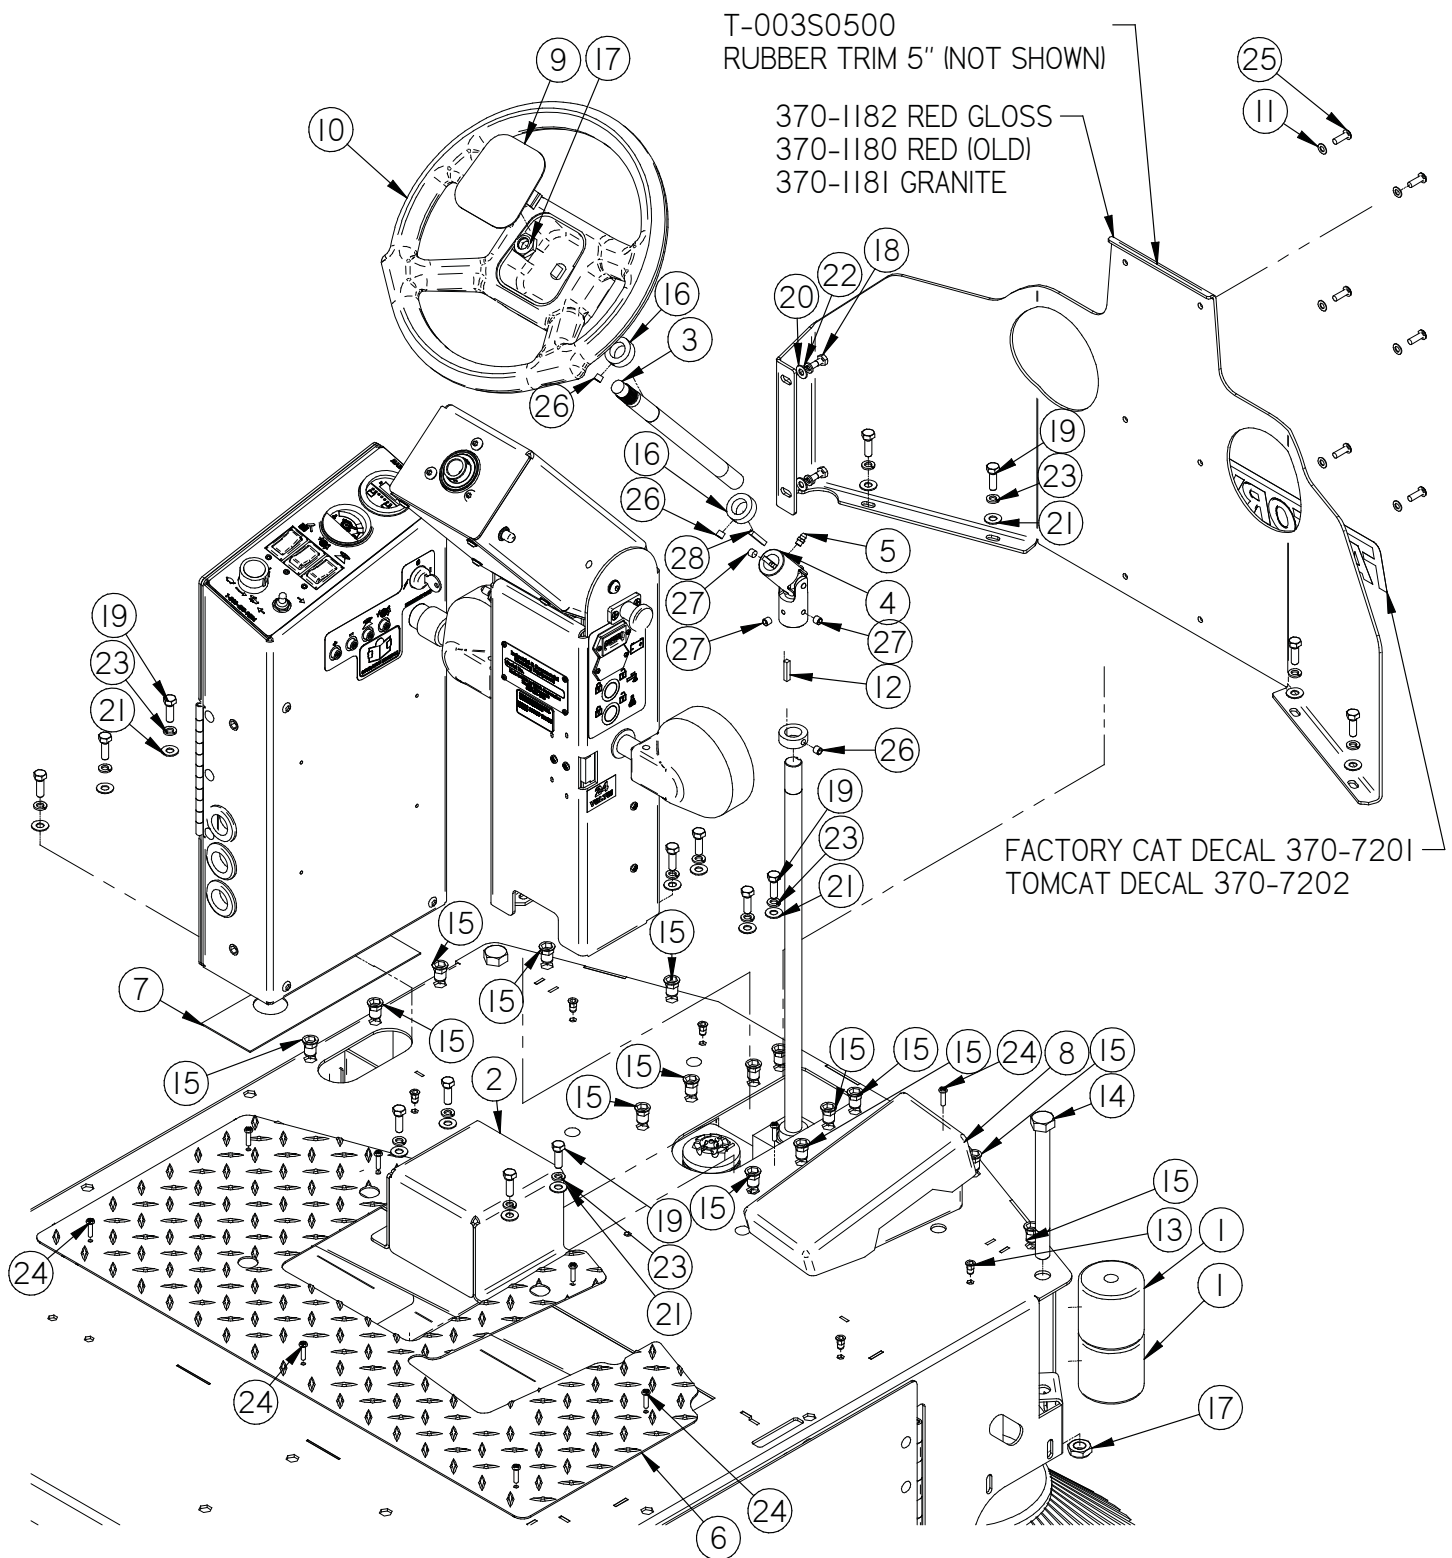

Item	Part No.	Part Description	Qty.
1	21-1127	ROLLER	2
2	250-1173	DRIVE COVER	1
3	290-7090	STEERING SHAFT, UPPER	1
4	290-7110	U-JOINT	1
5	290-7111	1/4-28 ZERK FITTING	1
6	370-1610	NON SKID FLOOR PLATE	1
7	370-2004	CENTRAL COMMAND DUST CURTAIN	1
8	8-290	FOOT PEDAL	1
9	8-701A	STEERING COVER	1
10	8-703	STEERING WHEEL	1
11	H-00282	FW 1/4" NYLON	6
12	H-01125	3/16" X 1" KEY	1
13	H-02309	HCN #10-32, LG CRIMP	5
14	H-13327	HB 5/8"- 11 X 7"	2
15	H-312NCNL	HCN 5/16"-18 LG	15
16	H-33376	SET SCREW SHAFT COLLAR, 3/4" ID X 9/16 LG	3
17	H-37038	JNYL 5/8"- 11	2
18	H-70003	HCS 1/4"-20 X 3/4" SS	2
19	H-70055	HCS 5/16"- 18 X 1" SS	15
20	H-71013	FW 1/4 ID X 5/8 OD SS	2
21	H-71015	FW 5/16 ID X 3/4 OD SS	15
22	H-71063	LW 1/4" SS	2
23	H-71065	LW 5/16" SS	15
24	H-72534	PPH #10-32 X 3/4" S/S	9
25	H-73754	BHSCS 1/4 - 20 X 3/4" SS	6
26	H-81983	5/16" X 1/4" KURL SET SCREW	3
27	H-82022	5/16-24" X 1/4" KURL SET SCREW	3
28	H-K14320	3/16" X 1 1/4" KEY	1