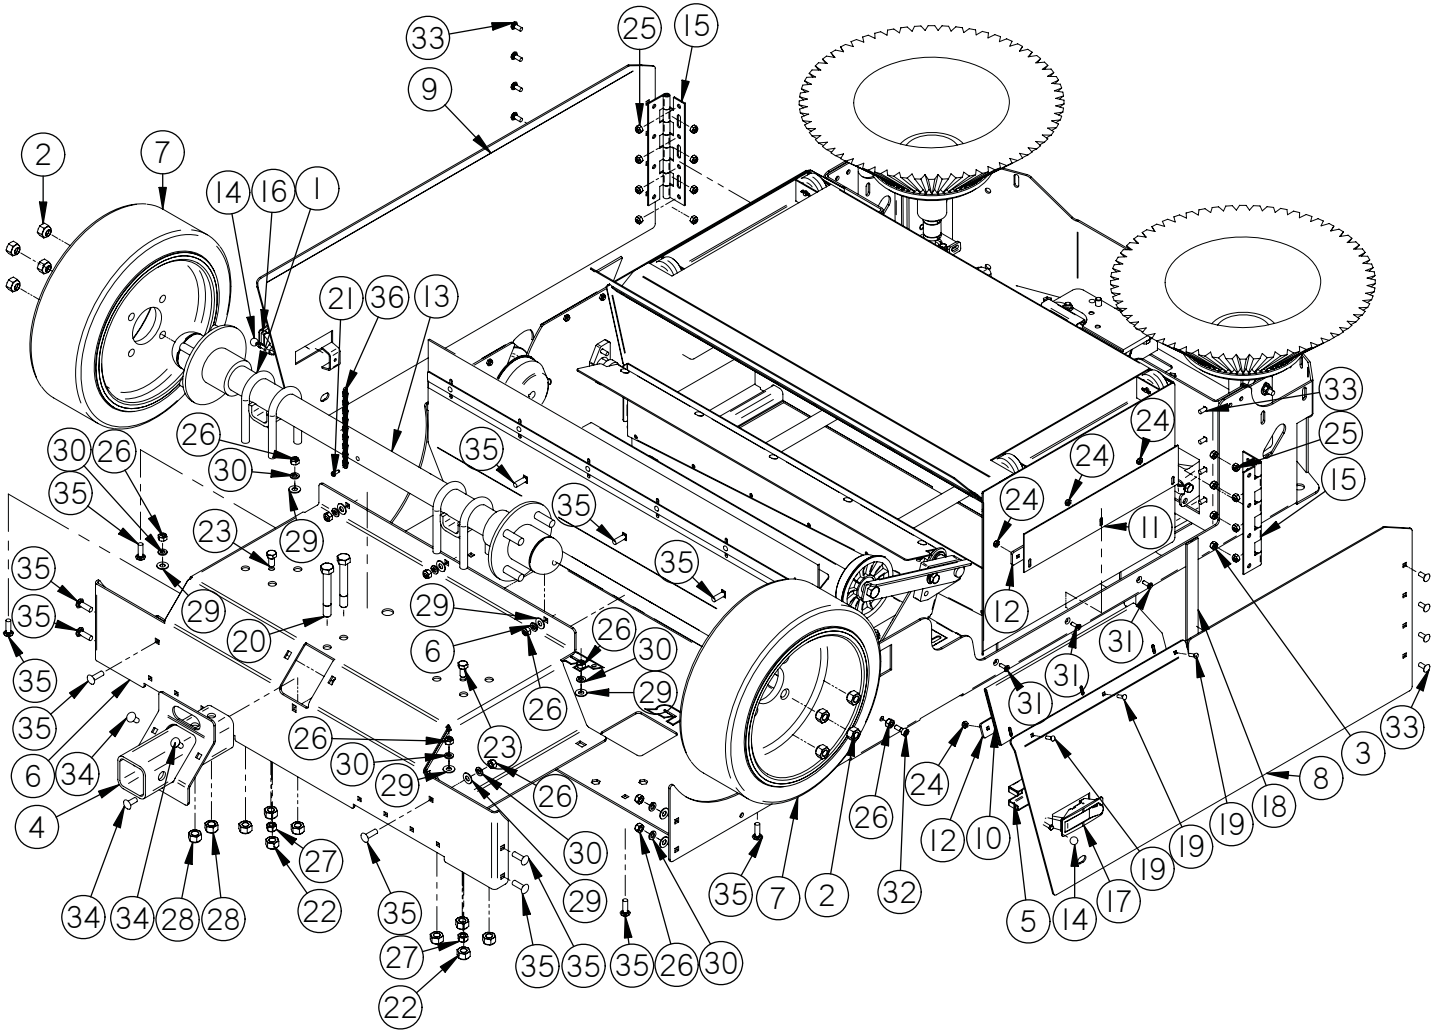

14 Rear Axle

Item	Part No.	Part Description	Qty.
1	290-6186	1/2-20 X 1-1/4 " U BOLT	4
2	290-6187	LUG NUT, 1/2"- 20	8
3	349-1100	MAIN FRAME	1
4	349-1190	TRAILER HITCH RECEIVER	1
5	349-1300	LATCH COVER	1
6	349-5000	STRAIGHT AXLE MOUNT	1
7	349-6180	14" REAR WHEEL	2
8	349-9507	LEFT SIDE DOOR	1
9	349-9508	RIGHT SIDE DOOR	1
10	349-9509	LEFT SIDE DOOR CURTAIN	1
11	349-9510	HOPPER SIDE CURTAIN	1
12	349-9515	LEFT CURTAIN BAND	2
13	370-6040	REAR AXLE	1
14	5-100	GROMMET	2
15	5-122	8" SS HINGE	2
16	5-130	DOOR LATCH	1
17	5-130	DOOR LATCH	1
18	8-048	DOOR GASKET	1
19	H-0172519	CB #10-32 X 5/8" SS	4
20	H-13217	HCS 1/2"-13 X 3-1/2" SS	2
21	H-31810	#10-16 X 1/2 DRILL TAP	1
22	H-37130	NYLOK NUT, 1/2"- 20	8
23	H-70103	HCS 3/8"-16 X 3/4" SS	2
24	H-70858	NYLOK #10-32 SS	7
25	H-70860	NYLOK 1/4"- 20 SS	16
26	H-70861	NYLOK 5/16" - 18 SS	18
27	H-70862	NYLOK 3/8"-16 SS	2
28	H-70864	NYLOK 1/2"-13 SS	2
29	H-71015	FW 5/16 ID X 3/4 OD SS	13
30	H-71065	LW 5/16" SS	13
31	H-72683	FHP #10-32 X 5/8" SS	3
32	H-73494	SHCS 5/16-18 X 3/4 SS	2
33	H-74418	CB 1/4"- 20 X 5/8" S/S	16
34	H-74429	CB 5/16"- 18 X 3/4" SS	3
35	H-74430	CB 5/16"- 18 X 1" SS	13
36	T-360824S0800	8" GOLD GROUDING CHAIN	1