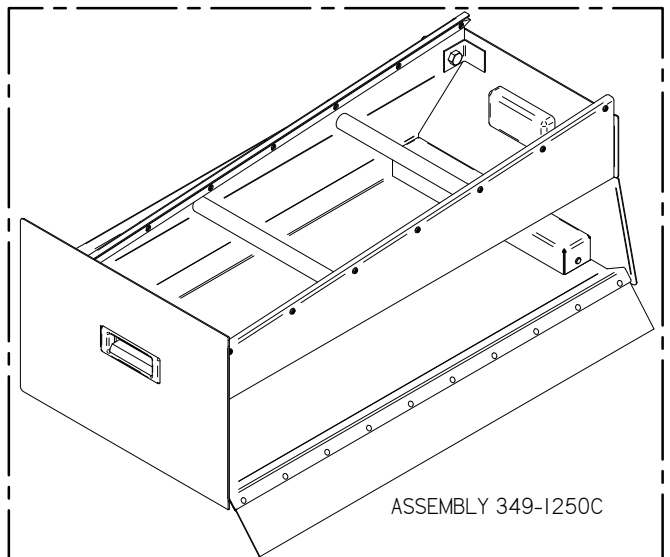

Item	Part No.	Part Description	Qty.
1	349-1250	HOPPER BODY	1
2	349-5710	HOPPER FLAP	1
3	5-849	RECESSED HANDLE	2
4	8-124	HOPPER WHEEL	4
5	8-128	HOPPER HANDLE	1
6	8-163	HDPE SLIDE RAIL	2
7	8-575	HOPPER FLOOR SEAL CLAMP	1
8	H-0156730	1/4" X 1 1/2" CLEVIS PIN	4
9	H-0172518	CB #10-32 X 1/2" SS	10
10	H-50352	FW 17/32" SS	1
11	H-70858	NYLOK #10-32 SS	10
12	H-70864	NYLOK 1/2"-13 SS	1
13	H-70922	KN #8-32	14
14	H-72398	PPH #8-32 X 1/2" S/S	14
15	H-RUE8	RUE RING COTTER	4