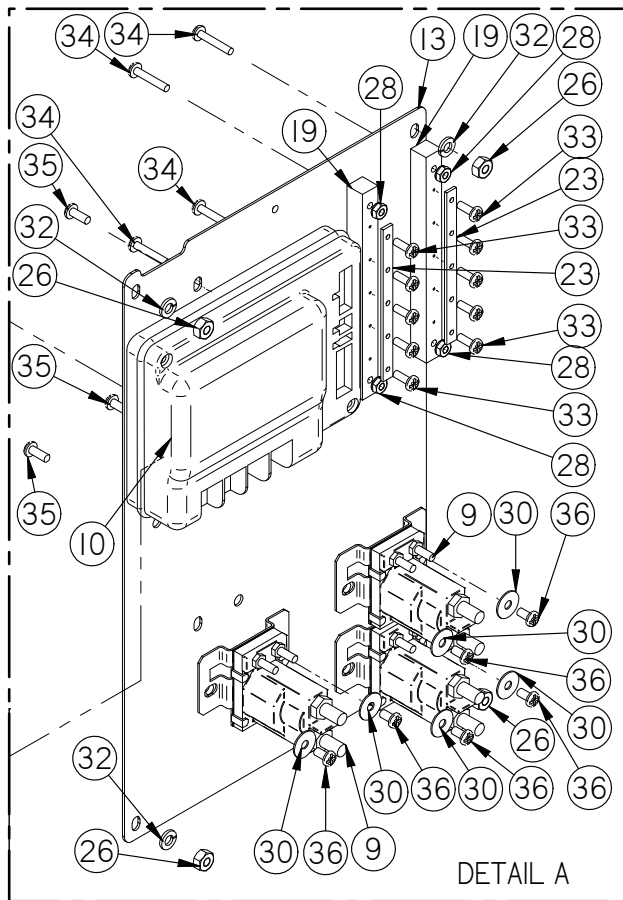

# 16 Steering Tower

Item	Part No.	Part Description	Qty.
1	290-1247	BRONZE THRUST BEARING, .50" ID X 1.0" OD X 1/16" TH	2
2	290-1505	24 VOLT STICKER	1
3	290-7050	INDEX PLUNGER	1
4	370-1245	BUSHING	2
5	370-7204	METER STICKER	1
6	370-7206	PATENT PLATE	1
7	370-8920	TOGGLE, ON-OFF SPST	1
8	4-259	CONNECTOR, RED 50, HOUSING ONLY	1
9	4-352	BEARING	1
10	4-364A	FLANGE, 1.75" ID	2
11	8-262	HOUR METER	1
12	8-263	METER PLUG	1
13	8-291	HEADLIGHT	2
14	8-292	BACKUP ALARM	1
15	8-294B	PUSH BUTTON SWITCH, SILVER	1
16	H-00282	FW 1/4" NYLON	6
17	H-0172519	CB #10-32 X 5/8" SS	1
18	H-02239	3/8" NYLON LOOP CLAMP	1
19	H-11200	PROTECTIVE BOOT, TOGGLE SWITCH, (BLACK)	1
20	H-250HCN	HCN 1/4"-20	12
21	H-41007	AB4-3A BLIND RIVET	4
22	H-70711	HN 5/16" - 18 SS	4
23	H-70854	NYLOK #4-40 SS	4
24	H-70856	NYLOK #8-32 SS	2
25	H-70858	NYLOK #10-32 SS	3
26	H-70861	NYLOK 5/16" - 18 SS	2
27	H-71009	FW #10 SS	4
28	H-71010	FW #10 ID X 11/16 OD SS	2
29	H-71015	FW 5/16 ID X 3/4 OD SS	2
30	H-71065	LW 5/16" SS	4
31	H-72418	PPH #8-32 X 1" S/S	2
32	H-72490	PPH #4-40 X 3/4" S/S	4
33	H-72517	PPH #10-32 X 5/8" SS	2
34	H-72681	FHP #10-32 X 3/8" SS	2
35	H-73754	BHSCS 1/4 - 20 X 3/4" SS	6
36	H-73780	BHSCS 5/16-18 X 1	6