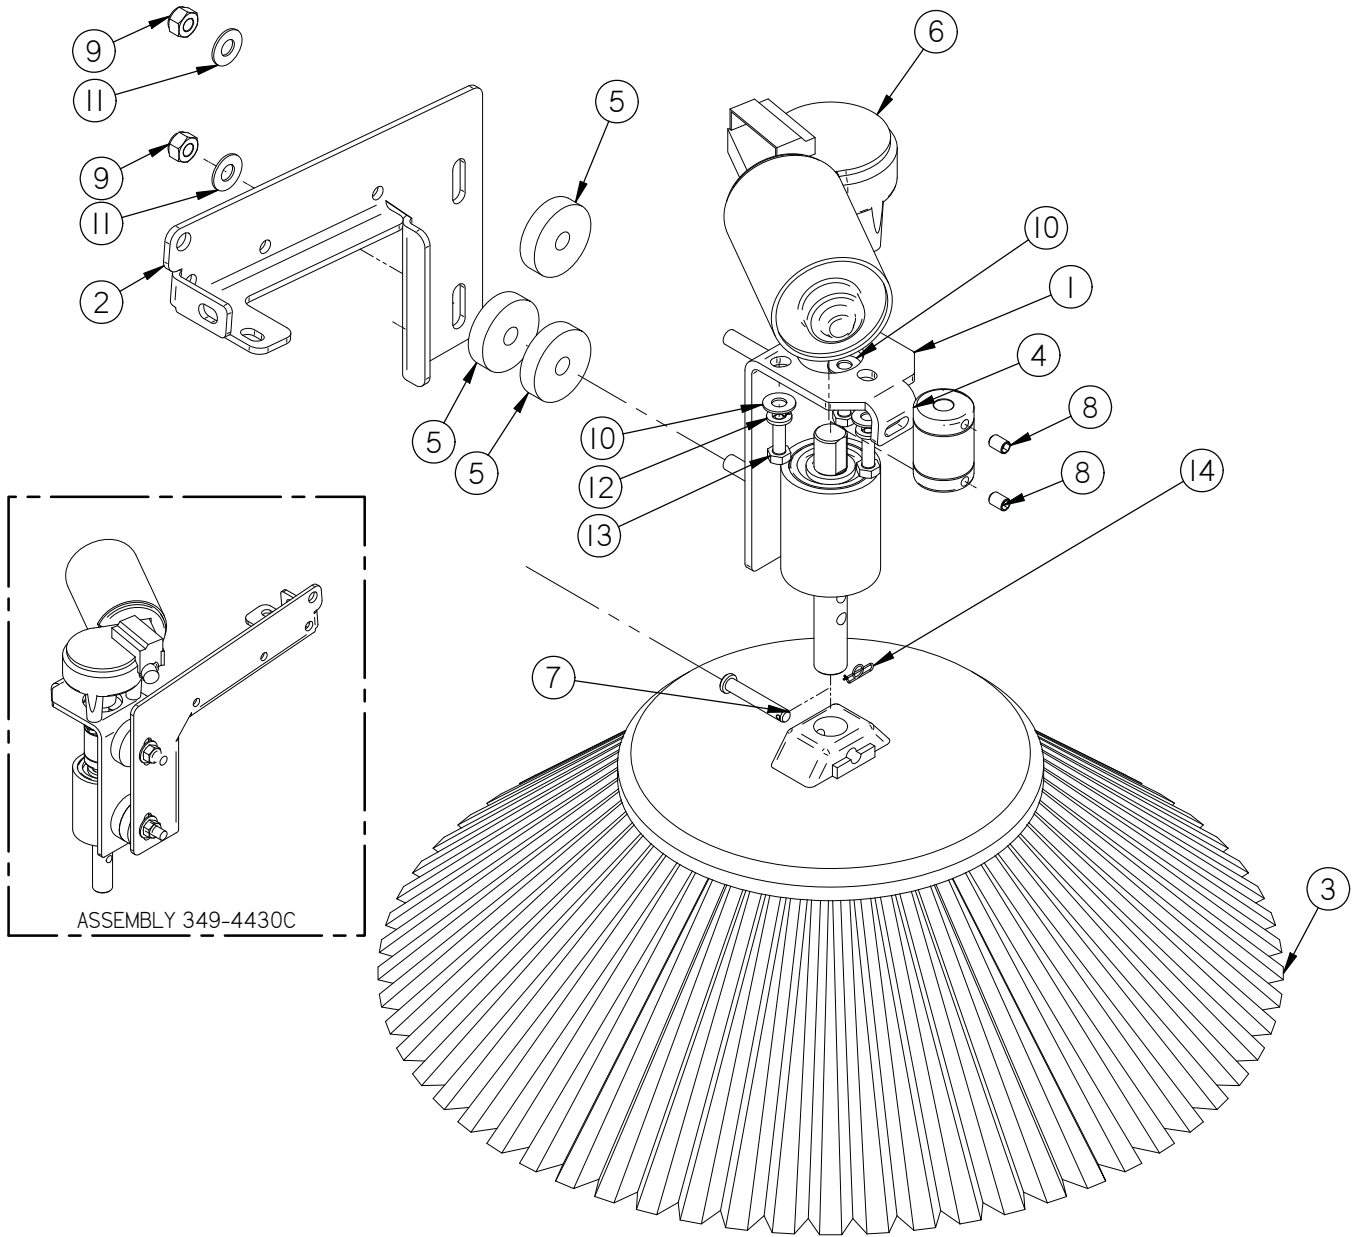

Item	Part No.	Part Description	Qty.
1	290-8750B	MOTOR MOUNT ASSEMBLY	1
2	349-4430	SIDE BROOM LIFT ARM, LH	1
3	4-402	SIDE BROOM POLYPROPYLENE	1
4	4-444	BROOM SAFETY DRIVE CPLG	1
5	4-446	GROMMET-3/8 ID X 1-1/2 OD X .375	3
6	8-220	SIDE BROOM MOTOR	1
7	H-0156730	1/4" X 1 1/2" CLEVIS PIN	1
8	H-25381	1/4"-20 X 3/8" KURL SET SCREW	2
9	H-70861	NYLOK 5/16" - 18 SS	2
10	H-71013	FW 1/4 ID X 5/8 OD SS	3
11	H-71015	FW 5/16 ID X 3/4 OD SS	2
12	H-71063	LW 1/4" SS	3
13	H-M82550	HCS M6-1.0 X 20 SS	3
14	H-RUE8	RUE RING COTTER	1