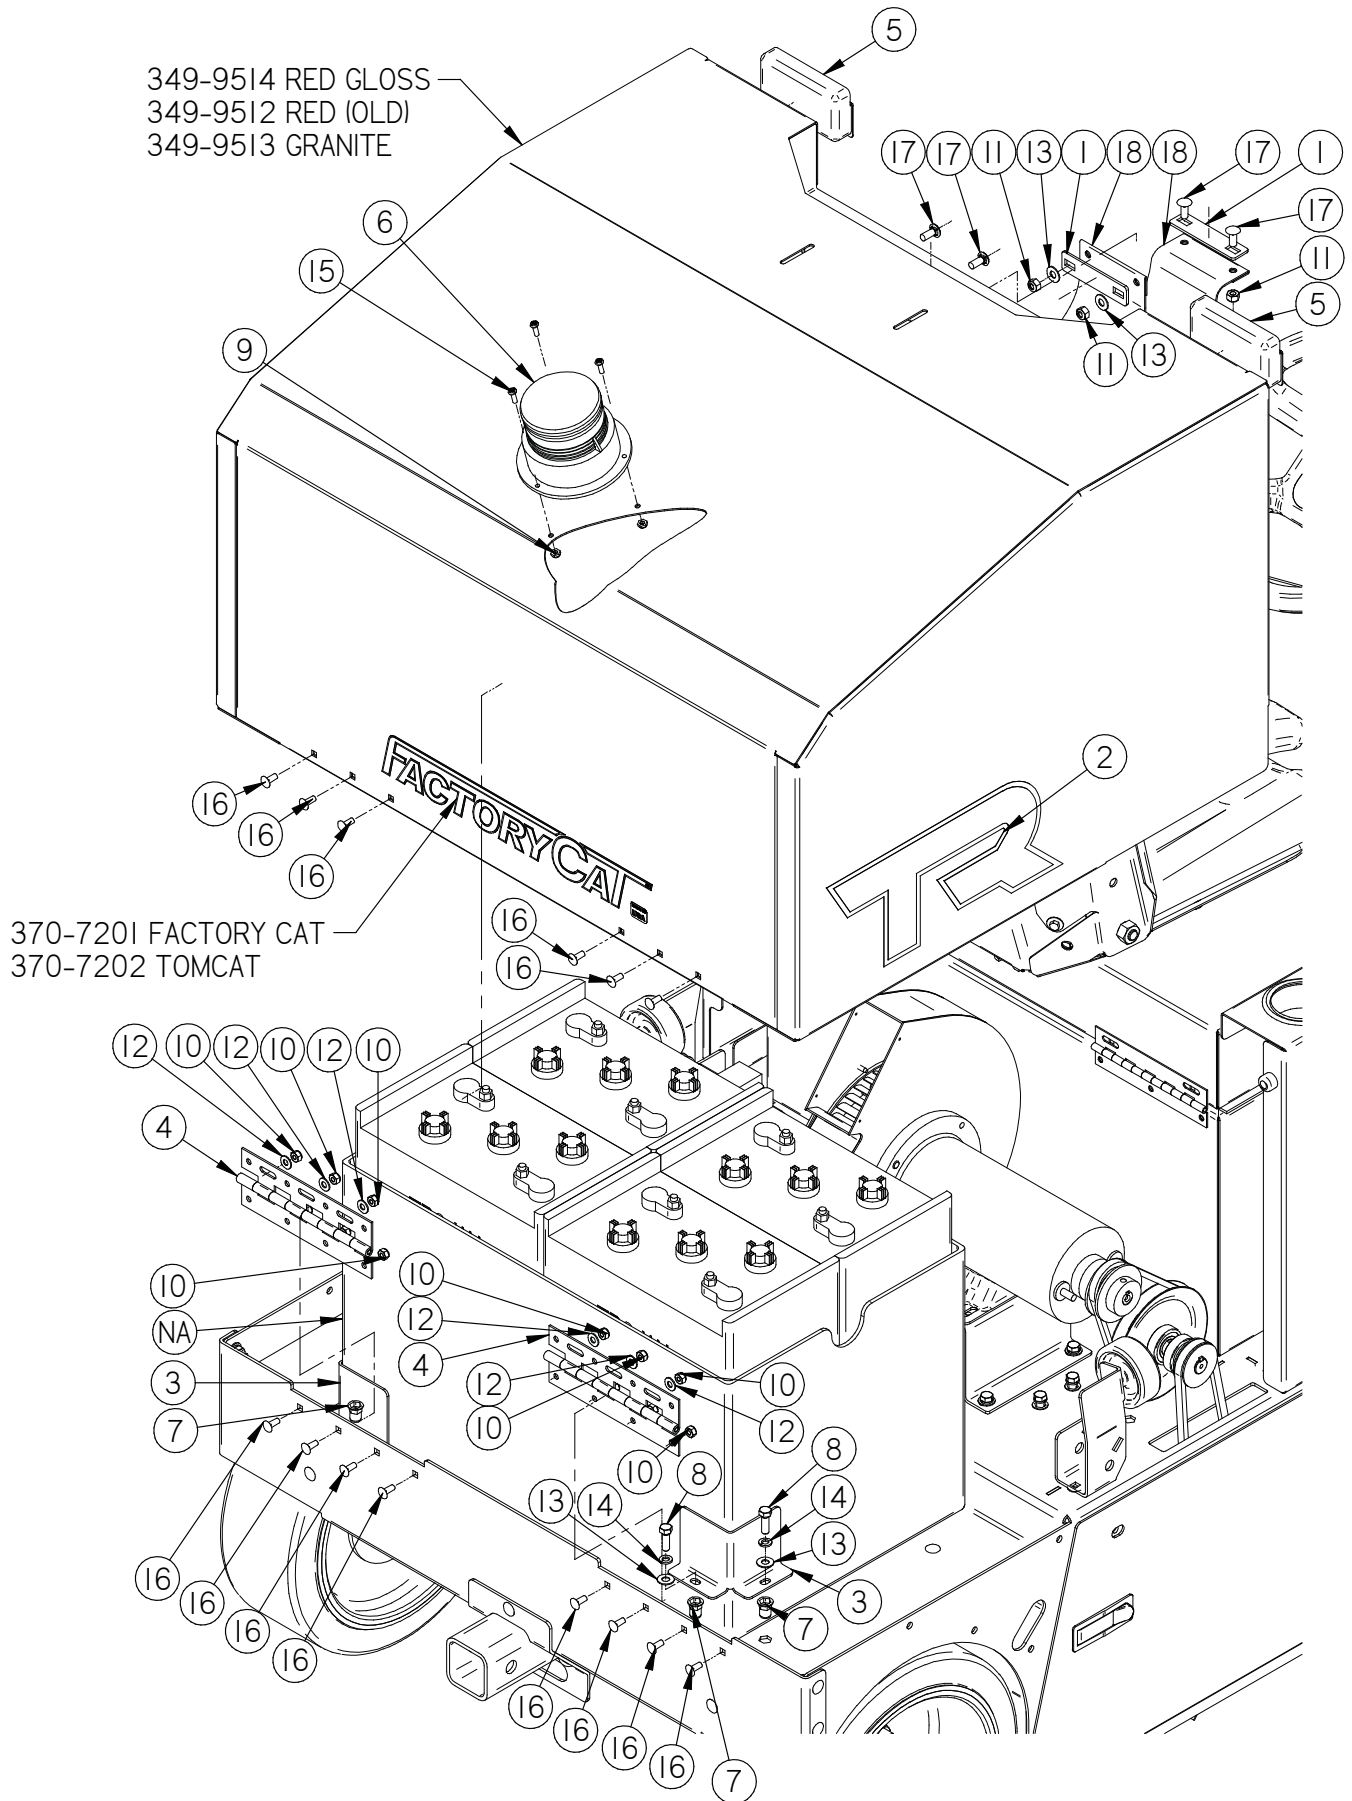

Item	Part No.	Part Description	Qty.
1	253-1040	TANK STRAP SUPPORT	2
2	349-2005	TR STICKER	2
3	390-1490	BATTERY BRACKET	2
4	5-122	8" SS HINGE	2
5	5-849	RECESSED HANDLE	2
6	8-293	STROBE LIGHT	1
7	H-312NCNL	HCS 5/16"-18 LG	7
8	H-70055	HCS 5/16"- 18 X 1" SS	4
9	H-70858	NYLOK #10-32 SS	3
10	H-70860	NYLOK 1/4"- 20 SS	12
11	H-70861	NYLOK 5/16" - 18 SS	3
12	H-71013	FW 1/4 ID X 5/8 OD SS	6
13	H-71015	FW 5/16 ID X 3/4 OD SS	6
14	H-71065	LW 5/16" SS	4
15	H-72517	PPH #10-32 X 5/8" SS	3
16	H-74418	CB 1/4"- 20 X 5/8" S/S	14
17	H-74429	CB 5/16"- 18 X 3/4" SS	4
18	T-39072653900	HOOD STRAP, 39" LG X 4" WIDE	1