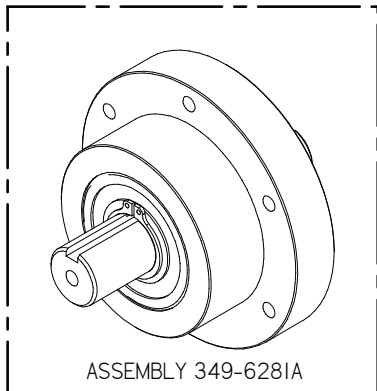

Item	Part No.	Part Description	Qty.
1	349-3200	BROOM DRIVE PULLEY	1
2	349-6280	JACKSHAFT PLATE	1
3	349-6281	JACKSHAFT COLLAR	1
4	4-312	TRANS INPUT PULLEY	1
5	8-641	JACKSHAFT SHAFT	1
6	8-723B	BEARING	2
7	H-0953152	3/16" X 3/4" KEY	2
8	H-68015	SNAPRING 3/4"	2
9	H-71013	FW 1/4 ID X 5/8 OD SS	1
10	H-71063	LW 1/4" SS	7
11	H-73752	BHSCS 1/4 - 20 X 1/2" SS	1
12	H-73754	BHSCS 1/4 - 20 X 3/4" SS	6
13	H-81983	5/16" X 1/4" KURL SET SCREW	1